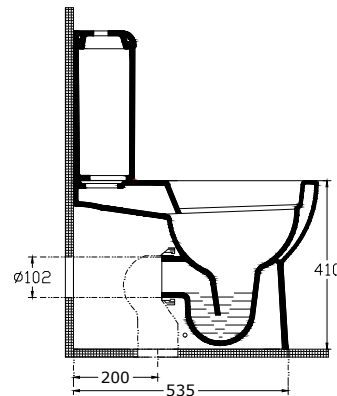

## Absolute RimLess Back To Wall WC

### Dimensions

500 x 347 mm

### Weight

23,5kg