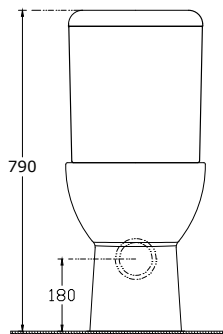

ISVEA

Absolute RimLess Back To Wall WC

Features

RimLess
AquaPlus
SoftClose

Slim Cover
SeatPlus
4lt

Dimensions

500 x 347 mm

Weight

23,5kg

Product Code

10AB04003SV

Version

Complementary Products

40R80200I R80 WC Seat

Color

White

Product Note

61 cm Compacto

S-Trap Outlet Bend is included

Wc Seat (Soft-Close) **Must Be Ordered Separately*

WC Mounting Kit Included

Flushing Mechanism included