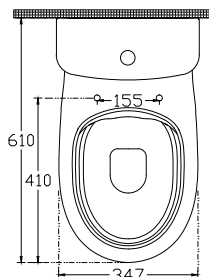

ISVEA

Absolute RimLess Back To Wall WC

Features

RimLess
AquaPlus
SoftClose

Slim Cover
SeatPlus
4lt

Dimensions

500 x 347 mm

Weight

23,5kg

Product Code

10AB04003SV

Version

Complementary Products

40R80200I R80 WC Seat

Color

White

Product Note

61 cm Compacto

S-Trap Outlet Bend is included

Wc Seat (Soft-Close) **Must Be Ordered Separately*

WC Mounting Kit Included

Flushing Mechanism included