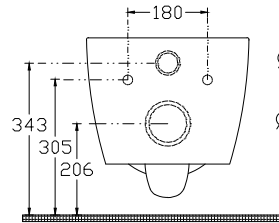

ISVEA

Sentimenti Neo RimLess Wall Hung WC

Feature

SmartFixPlus Slim Cover
ClearimPlus SeatPlus
AquaPlus CleanWash
SoftClose 4lt

Dimensions

510 x 363 mm

Weight

23,5 kg

Product Code

10AR02010SV

Version

Complementary Products

40D80200I-S D80 WC Seat (Soft-Close, Quick Release, Slim)
44D10900I D10 WC Seat (Soft-Close, Quick Release)

Color

2l - Matte White

2n - Black

Product Note

Mounting Kit Included

Concealed Cistern Should Be Adjusted to 4lt

WC Seat (Soft-Close, Quick Release, Slim) **Must Be Ordered Separately*