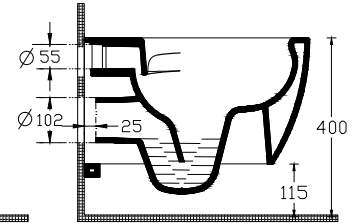

ISVEA

Sentimenti Neo RimLess Wall Hung WC

Feature

SmartFixPlus Slim Cover
ClearimPlus SeatPlus
AquaPlus CleanWash
SoftClose 4lt

Dimensions

510 x 363 mm

Weight

23,5 kg

Product Code

10AR02010SV

Version

Complementary Products

40D80200I-S D80 WC Seat (Soft-Close, Quick Release, Slim)
44D10900I D10 WC Seat (Soft-Close, Quick Release)

Color

2l - Matte White

2n - Black

Product Note

Mounting Kit Included

Concealed Cistern Should Be Adjusted to 4lt

WC Seat (Soft-Close, Quick Release, Slim) **Must Be Ordered Separately*