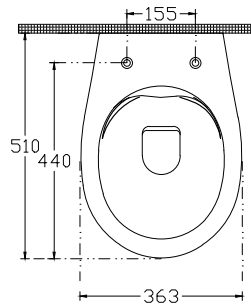

ISVEA

Sentimenti Neo RimLess Wall Hung WC

Feature

SmartFixPlus Slim Cover
ClearimPlus SeatPlus
AquaPlus CleanWash
SoftClose 4lt

Dimensions

510 x 363 mm

Weight

23,5 kg

Product Code

10AR02010SV

Version

Complementary Products

40D80200I-S D80 WC Seat (Soft-Close, Quick Release, Slim)
44D10900I D10 WC Seat (Soft-Close, Quick Release)

Color

2l - Matte White

2n - Black

Product Note

Mounting Kit Included

Concealed Cistern Should Be Adjusted to 4lt

WC Seat (Soft-Close, Quick Release, Slim) **Must Be Ordered Separately*