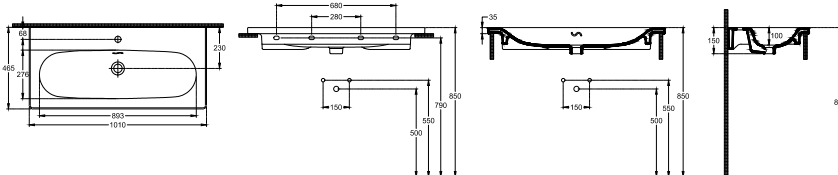

ISVEA

SistemaS Washbasin 101 cm

Features

With Tap Hole
S Shaped Overflow Hole
Suitable for Furniture & Wall Use

Dimensions

465 x 1010 mm

Weight

24,7 kg

Product Code

10SS50101

Version

Complementary Products

Plastic Push-Open Ceramic POP-UP
Auxiliary Material (Mounting Kit)

Color

White

Compatible Furniture Products