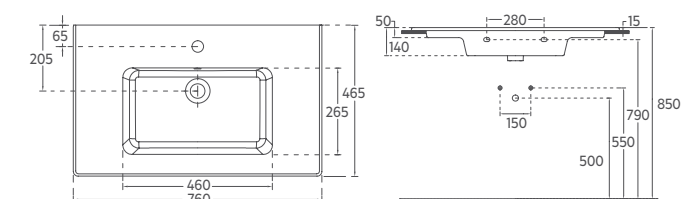

SYSTEME^T Flat Washbasin, 76 cm

10SL50076

Flat Washbasin

Features

760 x 465 mm

- With Tap Hole
- With Overflow Hole
- Mounting Kit Not Included
- Suitable for Furniture & Wall Use