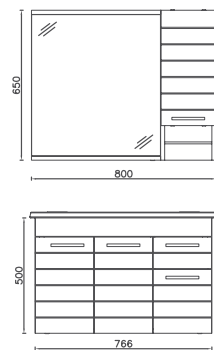

PLATON Washbasin Unit, 80 cm

Features
750 x 448 x 500 mm
· MDF Lam Body & Thermoform Door
· Door Soft Close
Upper Cabinet
800 x 165 x 650 mm

Washbasin Included

! Compatible Washbasin:
10LE50081

27PTS001080I	Washbasin Cabinet, Glossy White
27PTS012080I	Washbasin Cabinet, White - Dark Grey
27PTS023080I	Washbasin Cabinet, White - Green
27PT2001080I	80 cm Cabinet Mirror, Glossy White
27PT2012080I	80 cm Cabinet Mirror, White - Dark Grey
27PT2023080I	80 cm Cabinet Mirror, White - Green