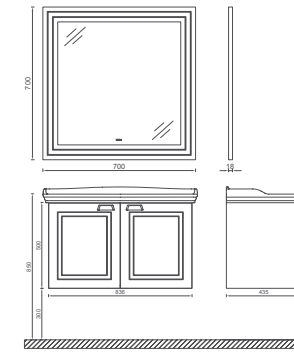

VALENTIA Washbasin Unit, 90 cm

Features
850 x 470 x 500 mm
· Door Soft Close
· Thermoform

Washbasin Included

27VLS007090I	Washbasin Cabinet, Double Door, Grey
27VL4070070I	70 cm Mirror, Grey
27VL3070025I	25 cm Upper Cabinet Right, Grey

! Compatible Washbasin:
10ST50090