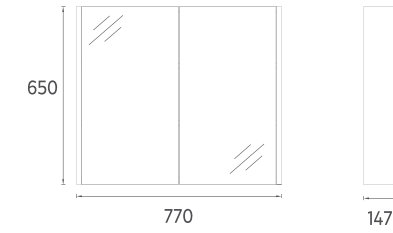

## TRIO+ Cabinet Mirror, 80 cm

**Features**  
**770 x 147 x 650 mm**  
 · MDF Lam  
 · Door Soft Close

24TR2565080I	80 cm Cabinet Mirror, Latin Marble
24TR2576080I	80 cm Cabinet Mirror, Retro Bronze
24TR2598080I	80 cm Cabinet Mirror, Retro Silver
24TR2599080I	80 cm Cabinet Mirror, Detroit