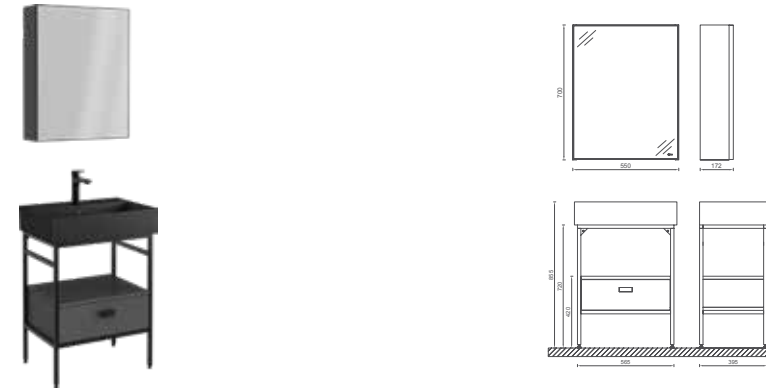

FERMO Washbasin Unit, 60 cm

1. **Features**
   600 x 420 x 850 mm
   · Body Metal
   · Drawer MDF Lam
   · Drawer Soft-Close
   · Mirror Door Soft Close

Washbasin Included

29FRS009060I	Washbasin Cabinet Anthracite, Single Drawer, White Washbasin
29FRS009061I	Washbasin Cabinet Anthracite, Single Drawer, Black Washbasin
24FR2009055I	55 cm Cabinet Mirror Right, Anthracite,
24FR2019055I	55 cm Cabinet Mirror Left, Anthracite,

Compatible Washbasin:
10SF50060SV-2N