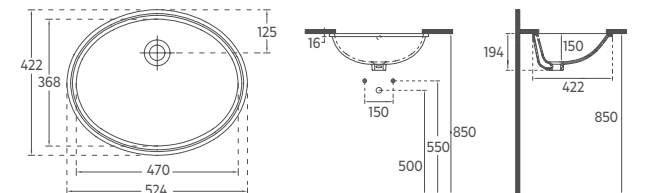

SALUZZO Undercounter Washbasin, 52 cm

10AR77051	Undercounter Washbasin

1. **Features**
2. **524 x 422 mm**
3. Without Tap Hole
   - With Tap Hole
   - Mounting Kit Not Included
   - Suitable for Furniture Use