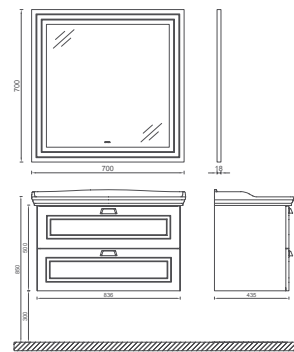

VALENTIA Washbasin Unit, 90 cm

Features
850 x 470 x 500 mm
· Drawer Soft-Close
· Thermoform

Washbasin Included

27VLS008091I	Washbasin Cabinet, Double Drawer, Light Brown
27VL4080070I	70 cm Mirror, Light Brown
27VL3080025I	25 cm Upper Cabinet Right, Light Brown

! Compatible Washbasin:
10ST50090