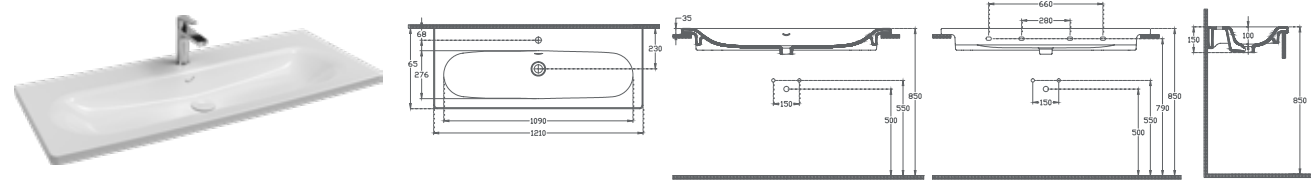

SYSTEME^S

SYSTEME^S Washbasin, 121 cm

10SS50121

Washbasin

Features

1210 x 465 mm

- With Tap Hole
- U Shaped Overflow Hole
- Mounting Kit Not Included
- Suitable for Furniture & Wall Use