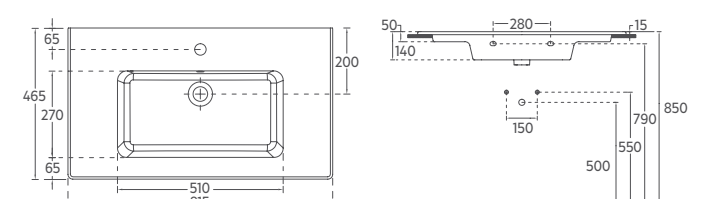

SYSTEME^T Flat Washbasin, 81 cm

10SL51081

Flat Washbasin

Features

815 x 465 mm

- With Tap Hole
- With Overflow Hole
- Mounting Kit Not Included
- Suitable for Furniture & Wall Use