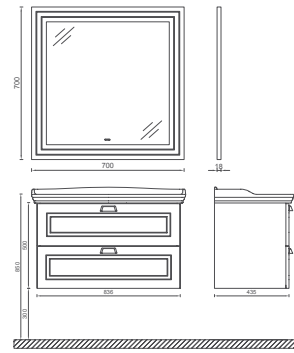

VALENTIA

VALENTIA Washbasin Unit, 90 cm

Features
850 x 470 x 500 mm
· Drawer Soft-Close
· Thermoform

Washbasin Included

27VLS007091I	Washbasin Cabinet, Double Drawer, Grey
27VL4070070I	70 cm Mirror, Grey
27VL3070025I	25 cm Upper Cabinet Right, Grey

! Compatible Washbasin:
10ST50090