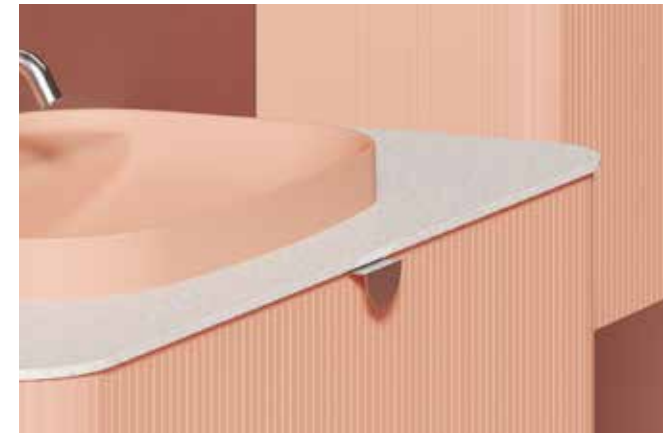

## Quartz Countertop

It makes the furniture ideal for safe and comfortable use, non-slip surface in the drawer and its slow closing feature. offers a durable solution for long-term use, thanks to the extra-resistant quartz countertop used in the washbasin unit against water and scratches.