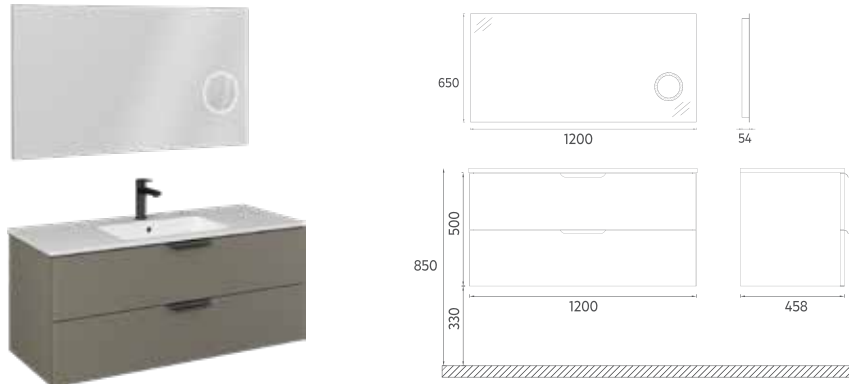

LIV Washbasin Unit, 120 cm

1. **Features**
2. MDF Lam Body
   - MDF Lam Double Drawer
   - Drawer Soft-Close
   - Soft Touch Surface

Washbasin Included

	24LVS21121I	120 cm Washbasin Cabinet, Lava
	24LVS21120I	120 cm Washbasin Cabinet, Light Beige
		Glossy Chrome Handle
	24LVS31121I	120 cm Washbasin Cabinet, Lava
	24LVS31120I	120 cm Washbasin Cabinet, Light Beige
	29OR4000120I	120 cm Magnifying Mirror with LED

! Compatible Washbasin:
10SL5012I
10SL5010I
10SL5009I
10SL5008I
10SL5007I
10SL5006I

	24LVS21101I	100 cm Washbasin Cabinet, Lava
	24LVS21100I	100 cm Washbasin Cabinet, Light Beige
		Glossy Chrome Handle
	24LVS31101I	100 cm Washbasin Cabinet, Lava
	24LVS31100I	100 cm Washbasin Cabinet, Light Beige
	29OR4000100I	100 cm Magnifying Mirror with LED

! Cabinet Size:
1200 x 458 x 500 mm
1000 x 458 x 500 mm
900 x 458 x 500 mm
800 x 458 x 500 mm
700 x 458 x 500 mm
600 x 458 x 500 mm

	24LVS21109I	90 cm Washbasin Cabinet, Lava
	24LVS211090I	90 cm Washbasin Cabinet, Light Beige
		Glossy Chrome Handle
	24LVS31109I	90 cm Washbasin Cabinet, Lava
	24LVS311090I	90 cm Washbasin Cabinet, Light Beige
	29OR4000090I	90 cm Magnifying Mirror with LED

	24LVS21108I	80 cm Washbasin Cabinet, Lava
	24LVS211080I	80 cm Washbasin Cabinet, Light Beige
		Glossy Chrome Handle
	24LVS31108I	80 cm Washbasin Cabinet, Lava
	24LVS311080I	80 cm Washbasin Cabinet, Light Beige
	29OR4000080I	80 cm Magnifying Mirror with LED

	24LVS21107I	70 cm Washbasin Cabinet, Lava
	24LVS211070I	70 cm Washbasin Cabinet, Light Beige
		Glossy Chrome Handle
	24LVS32107I	70 cm Washbasin Cabinet, Lava
	24LVS321070I	70 cm Washbasin Cabinet, Light Beige
	29OR4000070I	70 cm Magnifying Mirror with LED

	24LVS21106I	60 cm Washbasin Cabinet, Lava
	24LVS211060I	60 cm Washbasin Cabinet, Light Beige
		Glossy Chrome Handle
	24LVS31106I	60 cm Washbasin Cabinet, Lava
	24LVS311060I	60 cm Washbasin Cabinet, Light Beige
	29OR4000060I	60 cm Magnifying Mirror with LED