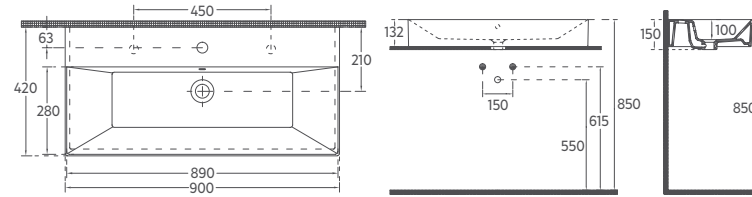

SYSTEME² SOFT

SYSTEME² SOFT Countertop Washbasin, 90 cm

10SF51090 Countertop Washbasin

1. **Features**
2. 900 x 420 mm
   - With Tap Hole
   - With Overflow Hole
   - Sharp&Slim
   - Suitable for Furniture & Wall Use