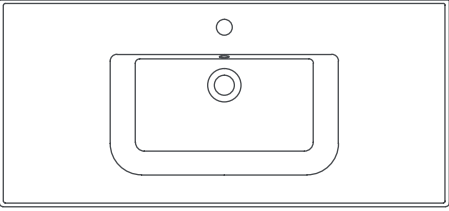

CAVALLINI
SYSTEME^L COLLECTION