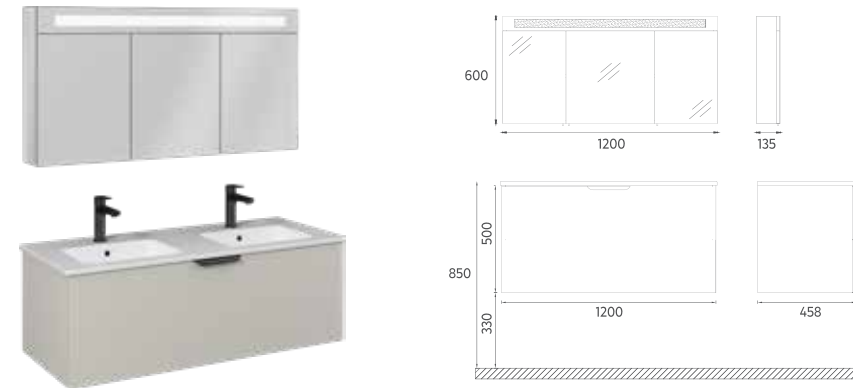

LIV Double Washbasin Unit, 120 cm

1. **Features**
   1200 x 400 x 458 mm
   · MDF Lam Body
   · MDF Lam Single Drawer
   · Drawer Soft-Close
   · Soft Touch Surface

Washbasin Included

24LVS222121I	Washbasin Cabinet, Lava
24LVS222120I	Washbasin Cabinet, Light Beige
Glossy Chrome Handle	
24LVS322121I	Washbasin Cabinet, Lava
24LVS322120I	Washbasin Cabinet, Light Beige
22OR2600120I	120 cm Mirror Cabinet, with 3 Doors, LED

Compatible Washbasin:
10SL50121