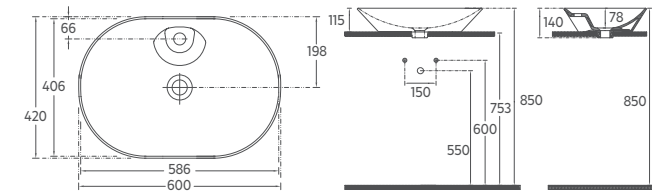

SYSTEME^Y Countertop Washbasin, 60 cm

10SY51060 Countertop Washbasin

1. **Features**
2. 600 x 420 mm
   - With Tap Hole
   - Without Overflow Hole
   - Suitable for Furniture Use
   - Sharp&Slim