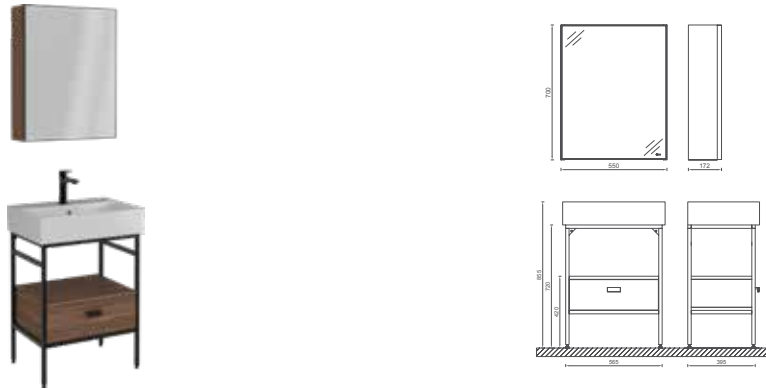

**UltraFlat**  
11 mm thin edge design technology for sinks.

CAVALLINI  
MEZZO COLLECTION  
FERMO

FERMO Washbasin Unit, 60 cm

- Features**  
**600 x 420 x 850 mm**  
 · Body Metal  
 · Drawer MDF Lam  
 · Drawer Soft-Close  
 · Mirror Door Soft Close