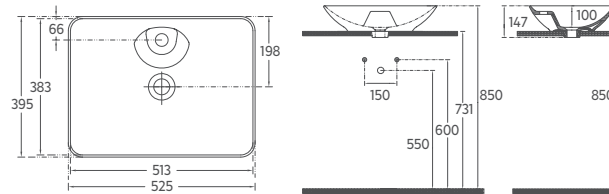

SYSTEME^Y Countertop Washbasin, 52 cm

10SY50052 Countertop Washbasin

1. **Features**
2. 525 x 395 mm
   - With Tap Hole
   - Without Overflow Hole
   - Suitable for Furniture Use
   - Sharp&Slim