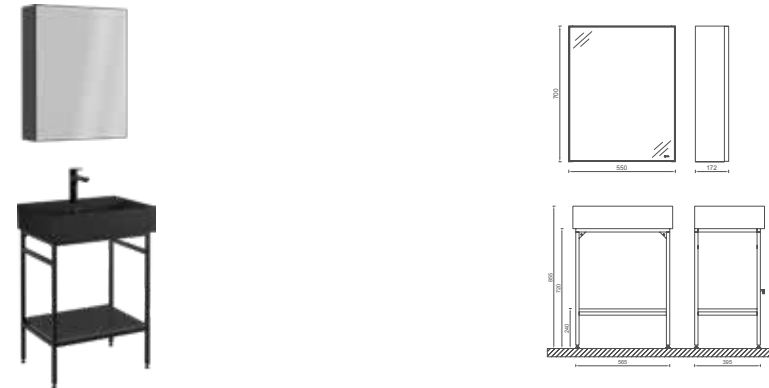

FERMO Washbasin Unit, 60 cm

1. **Features**
   600 x 440 x 850 mm
   · Body metal
   · Self MDF Lam
   · Mirror Door Soft Close

Washbasin Included

- 29FRS019060I Washbasin Cabinet Anthracite, With Shelf, White Washbasin
- 29FRS019061I Washbasin Cabinet Anthracite, With Shelf, Black Washbasin
- 24FR2009055I 55 cm Cabinet Mirror Right, Anthracite
- 24FR2019055I 55 cm Cabinet Mirror Left, Anthracite

! Compatible Washbasin:
10SF50060SV-2N