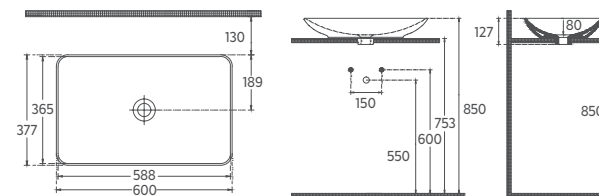

SYSTEME^Y Countertop Washbasin, 60 cm

10SY50060 Countertop Washbasin

1. **Features**
2. 600 x 377 mm
   - Without Tap Hole
   - Without Overflow Hole
   - Suitable for Furniture Use
   - Sharp&Slim