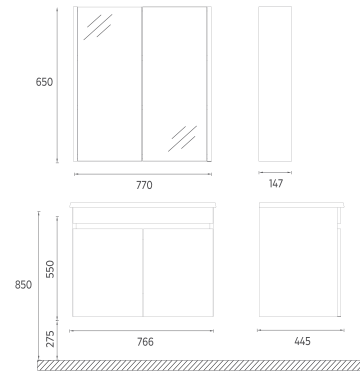

TRIO

TRIO Washbasin Unit, 80 cm

Features
810 x 465 x 600 mm
· MDF Lam
· Door Soft Close

Washbasin Included

24TRS498080I	Washbasin Cabinet, Retro Silver
24TR2598080I	80 cm Cabinet Mirror, Retro Silver
24TRS565080I	Washbasin Cabinet, Latin Marble
24TR2565080I	80 cm Cabinet Mirror, Latin Marble
24TRS476080I	Washbasin Cabinet, Retro Bronze
24TR2576080I	80 cm Cabinet Mirror, Retro Bronze
24TRS499080I	Washbasin Cabinet, Detroit
24TR2588080I	80 cm Cabinet Mirror, Detroit

! Compatible Washbasin:
10LE50081