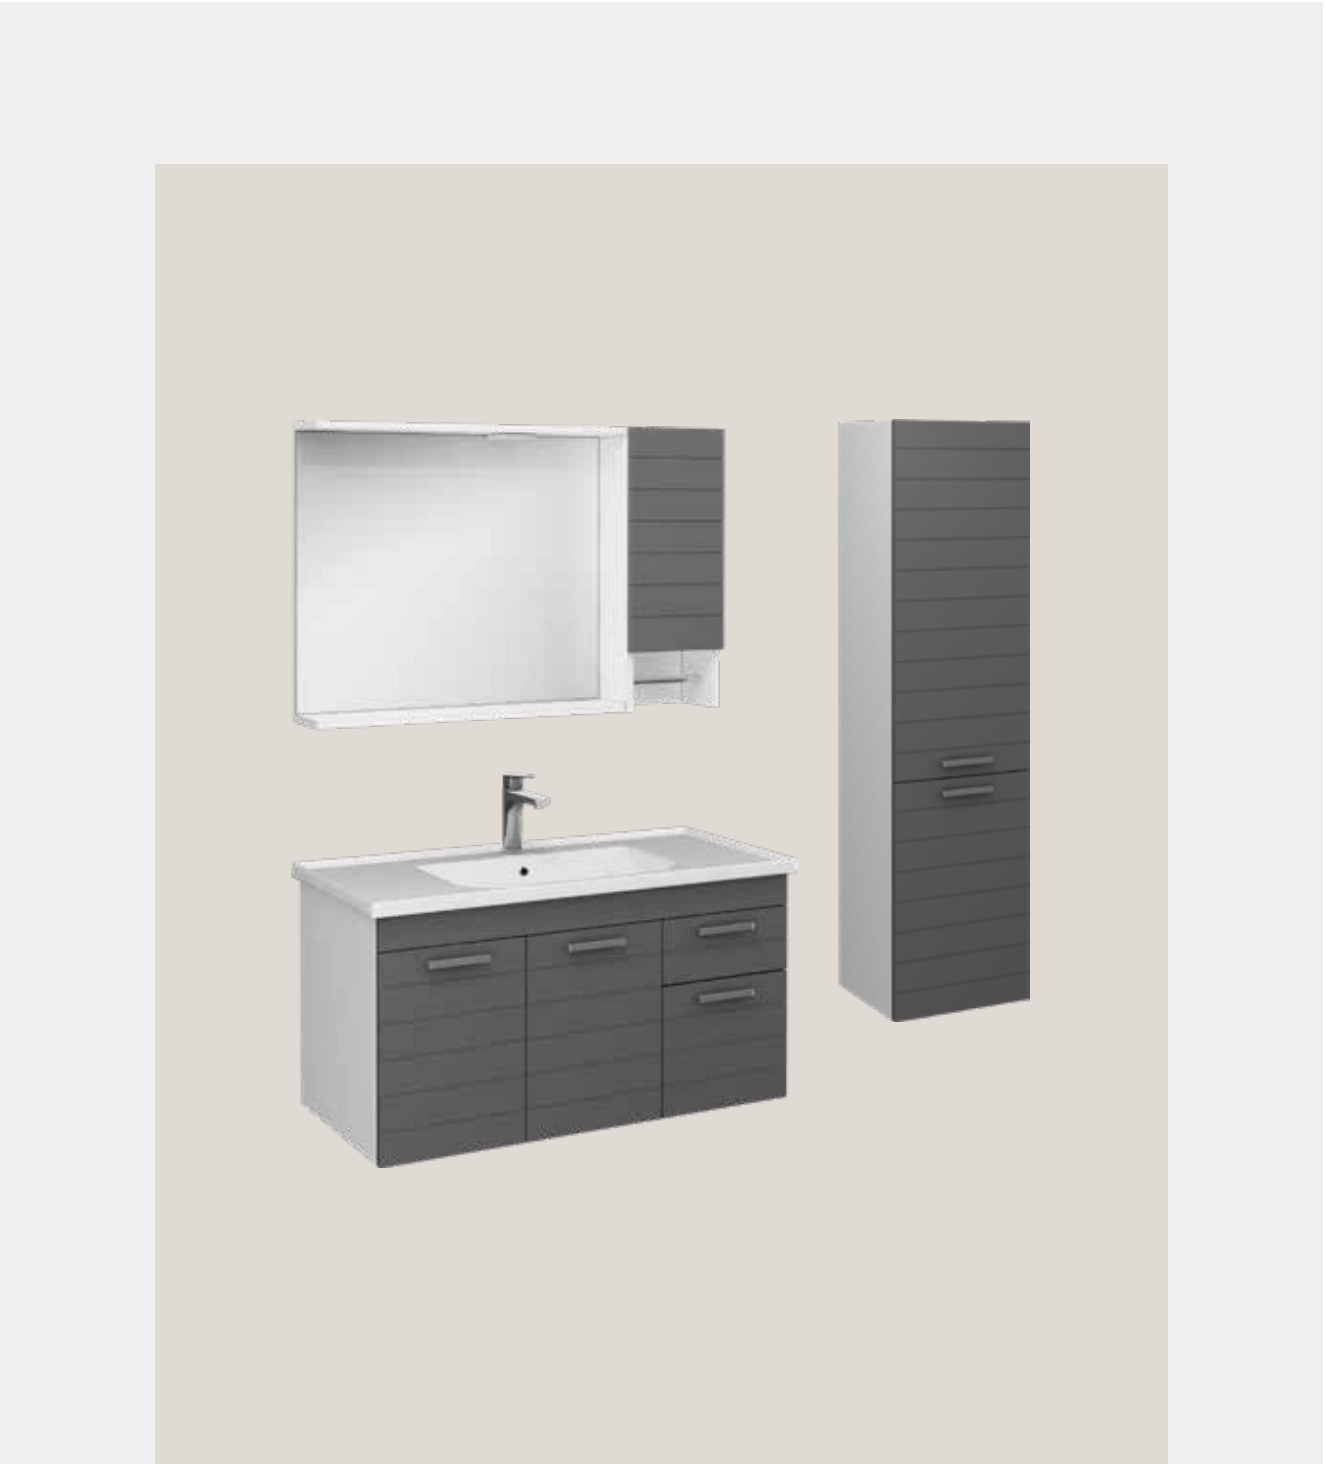

CAVALLINI
BASIC COLLECTION
PLATON

LEGGENDARIO ITALIANO