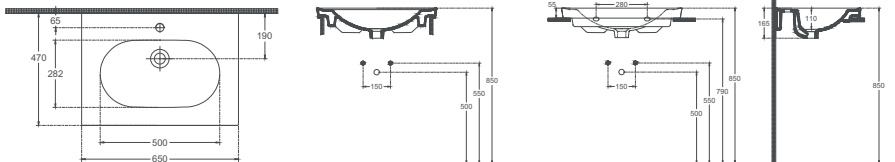

SYSTEME^R Washbasin, 65 cm

10SR50065 Washbasin

1. **Features**
2. 650 x 470 mm
   - With Tap Hole
   - With Overflow Hole
   - Mounting Kit Not Included
   - Suitable for Furniture & Wall Use