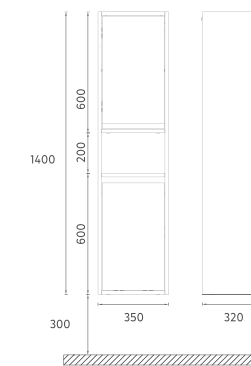

BELLA Tall Cabinet, 35 cm

1. **Features**
   350 x 300 x 1400 mm
   · MDF Lam
   · Soft Close Door

24BL3165035I	Tall Cabinet, Latin Marble Right
24BL3176035I	Tall Cabinet, Retro Bronze Right
24BL3198035I	Tall Cabinet, Retro Silver Right
24BL3265035I	Tall Cabinet, Latin Marble Left
24BL3276035I	Tall Cabinet, Retro Bronze Left
24BL3298035I	Tall Cabinet, Retro Silver Left