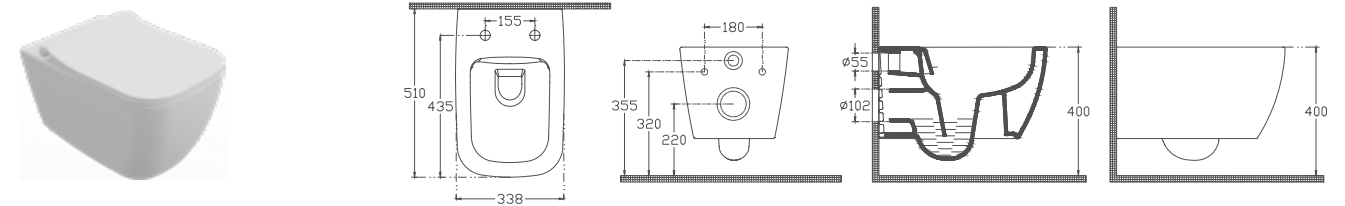

VERA Cubo RimLess Wall Hung WC

10VA02001 RimLess Wall Hung WC
40Z802001-S Z80 WC Seat

1. **Features**
2. SmartFix Plus
   - Concealed Cistern Should Be Adjusted To 4L
   - Mounting Kit Included
   - WC Seat (Soft-Close, Quick Release, Slim) Must Be Ordered Separately