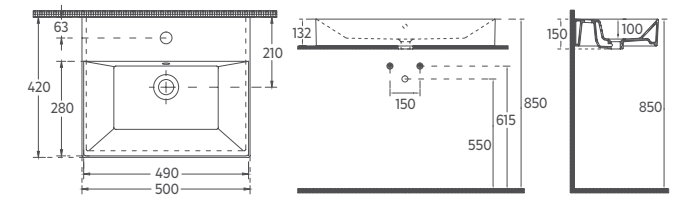

SYSTEME² SOFT Countertop Washbasin, 50 cm

10SF51090 Countertop Washbasin

1. **Features**
2. 500 x 420 mm
   - With Tap Hole
   - With Overflow Hole
   - Sharp&Slim
   - Suitable for Furniture & Wall Use