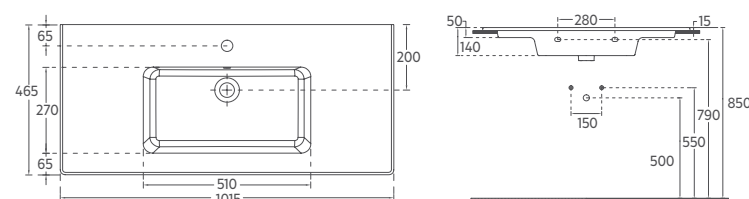

SYSTEME^T Flat Washbasin, 101 cm

10SL50101

Flat Washbasin

Features

1015 x 465 mm

- With Tap Hole
- With Overflow Hole
- Mounting Kit Not Included
- Suitable for Furniture & Wall Use