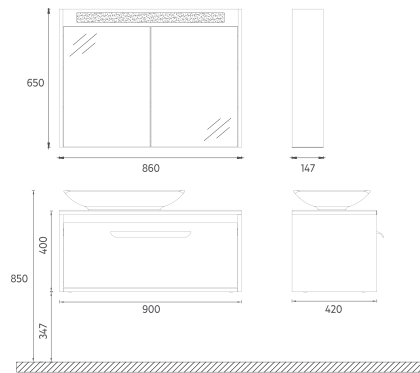

BELLA Washbasin Unit, 90 cm

1. **Features**
   900 x 420 x 400 mm
   · MDF Lam
   · Drawer MDF Lam
   · Drawer Soft-Close
   · Black CDF Countertop
   · Tandem Concealed Runners

Washbasin Included

24BLS376090I	Washbasin Cabinet, Retro Bronze
24BL2476090I	90 cm Cabinet Mirror LED, Retro Bronze
24BLS365091I	Washbasin Cabinet, Latin Marble
24BL2465090I	90 cm Cabinet Mirror LED, Latin Marble
24BLS398091I	Washbasin Cabinet, Retro Silver
24BL2498090I	90 cm Cabinet Mirror LED, Retro Silver

! Compatible Washbasin:
10SY50065-2N