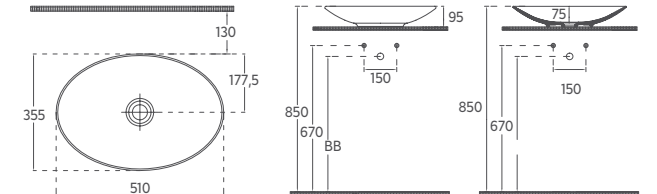

SYSTEME^Y Countertop Washbasin, 51 cm

10SY65051 Compacto Washbasin

1. **Features**
2. 510 x 355 mm
   - Without Tap Hole
   - Without Overflow Hole
   - Suitable for Furniture Use
   - Sharp&Slim