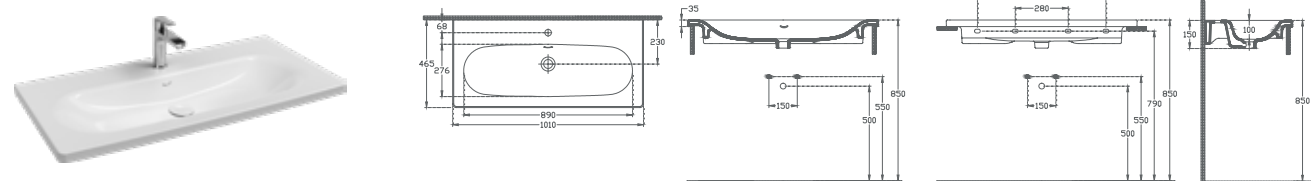

SYSTEME^S Washbasin, 101 cm

10SS50101

Washbasin

Features

1010 x 465 mm

- With Tap Hole
- U Shaped Overflow Hole
- Mounting Kit Not Included
- Suitable for Furniture & Wall Use