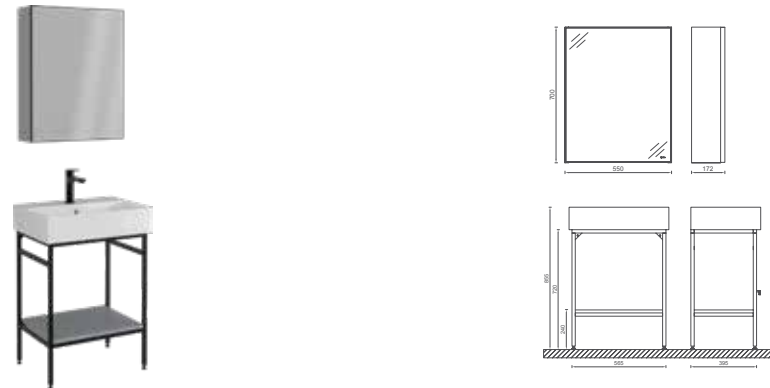

FERMO Washbasin Unit, 60 cm

1. **Features**
   600 x 440 x 850 mm
   · Body metal
   · Self MDF Lam
   · Mirror Door Soft Close

Washbasin Included

- 29FRS018060I Washbasin Cabinet Grey, With Shelf, White Washbasin
- 29FRS018061I Washbasin Cabinet Grey, With Shelf, Black Washbasin
- 24FR2008055I 55 cm Cabinet Mirror Right, Grey
- 24FR2018055I 55 cm Cabinet Mirror Left, Grey

! Compatible Washbasin:
10SF50060SV