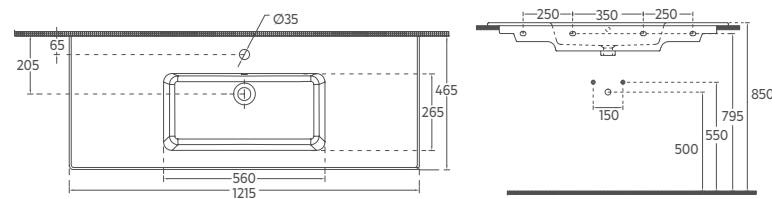

SYSTEME^T Flat Washbasin, 121 cm

10SL51121

Flat Washbasin

Features

1215 x 465 mm

- With Tap Hole
- With Overflow Hole
- Mounting Kit Not Included
- Suitable for Furniture & Wall Use