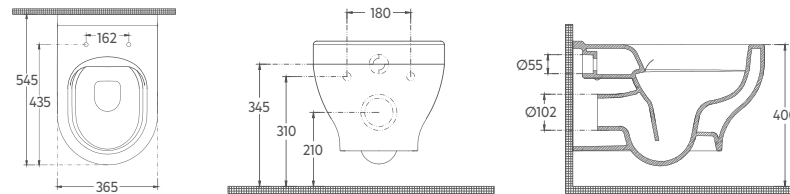

SALUZZO XI Rimless Wall Hung WC

10KF02003	Rimless Wall Hung WC
40KF02001-S	F50 WC Seat

1. **Features**
2. SmartFix Plus
   - 55 cm Confronto
   - Concealed Cistern Should Be Adjusted To 4L
   - Mounting Kit Included
   - WC Seat (Soft Closing, Plug / Remove) Must Be Ordered Separately