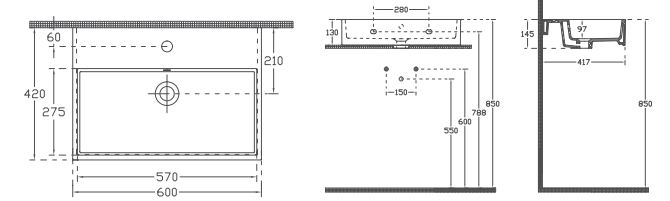

PULITO Countertop Washbasin, 60 cm

10PL50060 Countertop Washbasin

1. **Features**
2. **600 x 420 mm**
   - With Tap Hole
   - With Overflow Hole
   - Suitable for Furniture & Wall Use
   - Mounting Kit Not Included