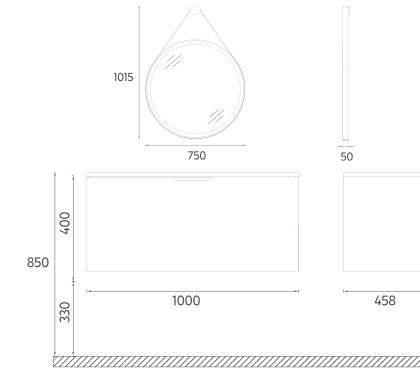

LIV Washbasin Unit, 100 cm

Features

- MDF Lam Body
- MDF Lam Single Drawer
- Drawer Soft-Close
- Soft Touch Surface

Washbasin Included

	24LVS221011	100 cm Washbasin Cabinet, Lava
	24LVS221001	100 cm Washbasin Cabinet, Light Beige
	Glossy Chrome Handle	
	24LVS321011	100 cm Washbasin Cabinet, Lava
	24LVS321001	100 cm Washbasin Cabinet, Light Beige
	21SQ40070761	ø75 cm Mirror, with LED
	24LVS2210911	90 cm Washbasin Cabinet, Lava
	24LVS2210901	90 cm Washbasin Cabinet, Light Beige
	Glossy Chrome Handle	
	24LVS3210911	90 cm Washbasin Cabinet, Lava
	24LVS3210901	90 cm Washbasin Cabinet, Light Beige
	21SQ40070761	ø75 cm Mirror, with LED
	24LVS2210811	80 cm Washbasin Cabinet, Lava
	24LVS2210801	80 cm Washbasin Cabinet, Light Beige
	Glossy Chrome Handle	
	24LVS3210811	80 cm Washbasin Cabinet, Lava
	24LVS3210801	80 cm Washbasin Cabinet, Light Beige
	21SQ40070761	ø75 cm Mirror, with LED
	24LVS2210711	70 cm Washbasin Cabinet, Lava
	24LVS2210701	70 cm Washbasin Cabinet, Light Beige
	Glossy Chrome Handle	
	24LVS3210711	70 cm Washbasin Cabinet, Lava
	24LVS3210701	70 cm Washbasin Cabinet, Light Beige
	21SQ40070561	ø55 cm Mirror, with LED
	24LVS2210601	60 cm Washbasin Cabinet, Lava
	24LVS2210611	60 cm Washbasin Cabinet, Light Beige
	Glossy Chrome Handle	
	24LVS3210601	60 cm Washbasin Cabinet, Lava
	24LVS3210611	60 cm Washbasin Cabinet, Light Beige
	21SQ40070561	ø55 cm Mirror, with LED

! Compatible Washbasin:
10SL50121
10SL50101
10SL50091
10SL50081
10SL50071
10SL50061

! Cabinet Size:
1200 x 458 x 400 mm
1000 x 458 x 400 mm
900 x 458 x 400 mm
800 x 458 x 400 mm
700 x 458 x 400 mm
600 x 458 x 400 mm