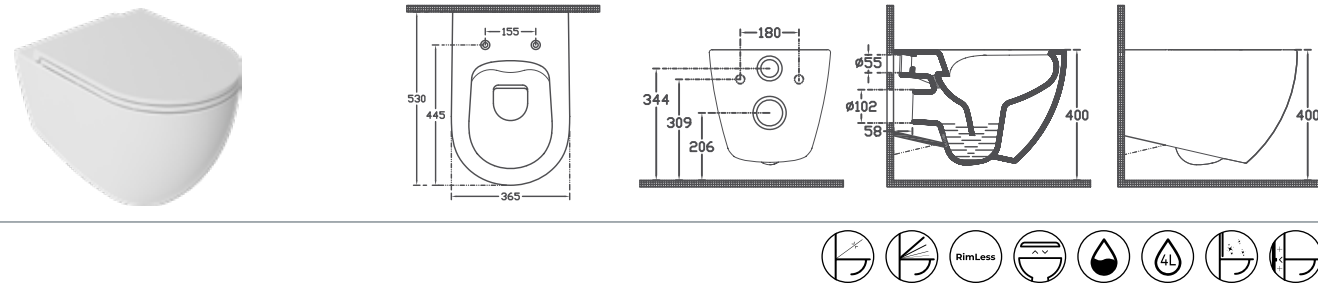

ETERNITY CleaRim Plus Wall Hung WC

10NF02001 CleaRim Plus Wall Hung WC
40KF02001-S F50 WC Seat (Soft-Close, Quick / Releaset) Slim

Features

- SmartFix Plus
- Mounting Kit Included
- Concealed Cistern Should Be Adjusted To 4L
- WC Seat (Soft-Close, Quick Release) Must Be Ordered Separately