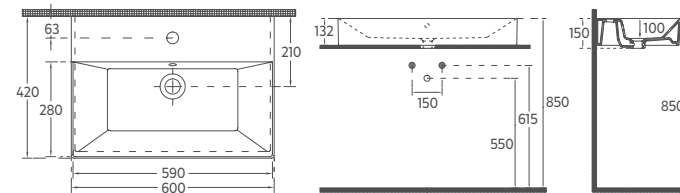

SYSTEME² SOFT Countertop Washbasin, 60 cm

10SF51051 Countertop Washbasin

1. **Features**
2. 600 x 420 mm
   - With Tap Hole
   - With Overflow Hole
   - Sharp&Slim
   - Suitable for Furniture & Wall Use