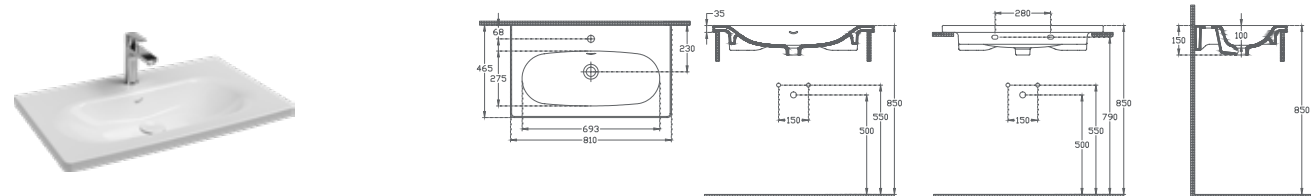

SYSTEME^S Washbasin, 81 cm

10SS50081

Washbasin

Features

810 x 465 mm

- With Tap Hole
- U Shaped Overflow Hole
- Mounting Kit Not Included
- Suitable for Furniture & Wall Use