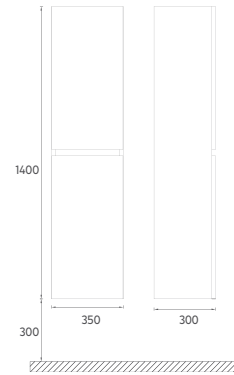

TRIO+

TRIO+ Tall Cabinet, 35 cm

Features
350 x 1400 x 300 mm
· MDF Lam
· Door Soft Close

24TR3099035I	35 cm Tall Cabinet, Latin Marble Right
24TR3098035I	35 cm Tall Cabinet, Retro Bronze Right
24TR3076035I	35 cm Tall Cabinet, Retro Silver Right
24TR3065035I	35 cm Tall Cabinet, Detroit Right
24TR3199035I	35 cm Tall Cabinet, Latin Marble Left
24TR3098036I	35 cm Tall Cabinet, Retro Bronze Left
24TR3076036I	35 cm Tall Cabinet, Retro Silver Left
24TR3065036I	35 cm Tall Cabinet, Detroit Left