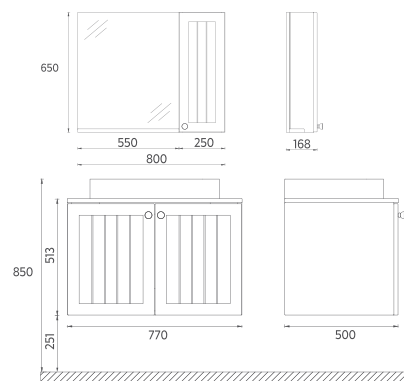

EVA Washbasin Unit, 80 cm

NEW COLOR

Features
770 x 500 x 513 mm
· Thermoform
· Door Soft Close

Washbasin Included

- 27EVS411080I Washbasin Cabinet, Brick Red
- 27EV2411080I 80 cm Cabinet Mirror, Brick Red

! Compatible Washbasin:
10SQ50057