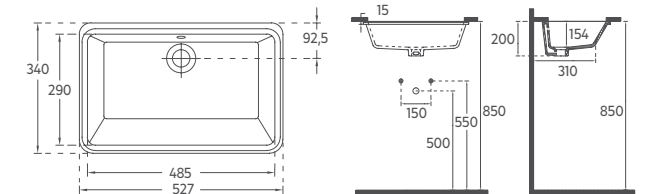

SALUZZO Undercounter Washbasin, 53 cm

10SZ77053	Undercounter Washbasin

1. **Features**
2. **527 x 340 mm**
3. Without Tap Hole
   - With Tap Hole
   - Mounting Kit Not Included
   - Suitable for Furniture Use