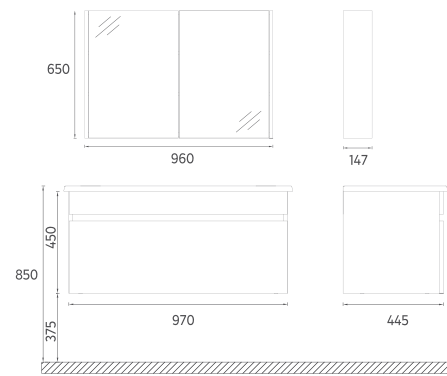

TRIO+ Washbasin Unit, 100 cm

Features
970 x 445 x 450 mm
· MDF Lam
· Drawer Soft-Close

Washbasin Included

- 24TPS39801001 Washbasin Cabinet, Retro Silver
- 24TR25981001 100 cm Cabinet Mirror, Retro Silver

Compatible Washbasin:
10LE50101