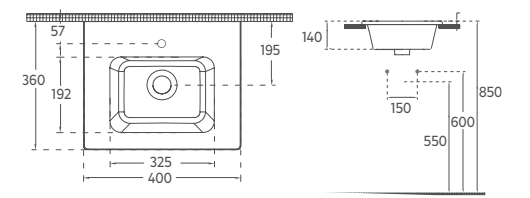

SYSTEME^T Compacto Washbasin, 40 x 36 cm

10SL50040

Compacto Washbasin

Features

400 x 360 mm

- With Tap Hole
- With Overflow Hole
- Mounting Kit Not Included
- Suitable for Furniture & Wall Use