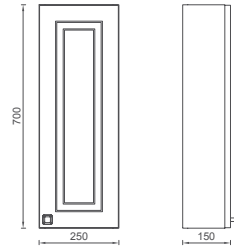

VALENTIA

VALENTIA Upper Cabinet, 25 cm

Features
250 x 150 x 700 mm
· Door Soft Close
· Thermoform

- 27VL30700251 25 cm Upper Cabinet Right, Grey
- 27VL30800251 25 cm Upper Cabinet Right, Light Brown
- 27VL30700261 25 cm Upper Cabinet Left, Grey
- 27VL30800261 25 cm Upper Cabinet Left, Light Brown