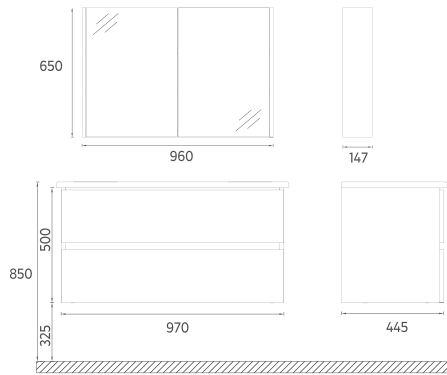

TRIO+

TRIO+ Washbasin Unit, 100 cm

Features
970 x 445 x 500 mm
· MDF Lam
· Double Drawer, Soft-Close

Washbasin Included

- 24TPS7761001 Washbasin Cabinet, Retro Bronze
- 24TR25761001 100 cm Cabinet Mirror, Retro Bronze

Compatible Washbasin:
10LE50101