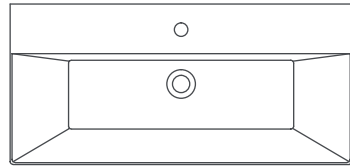

CAVALLINI SYSTEME² COLLECTION