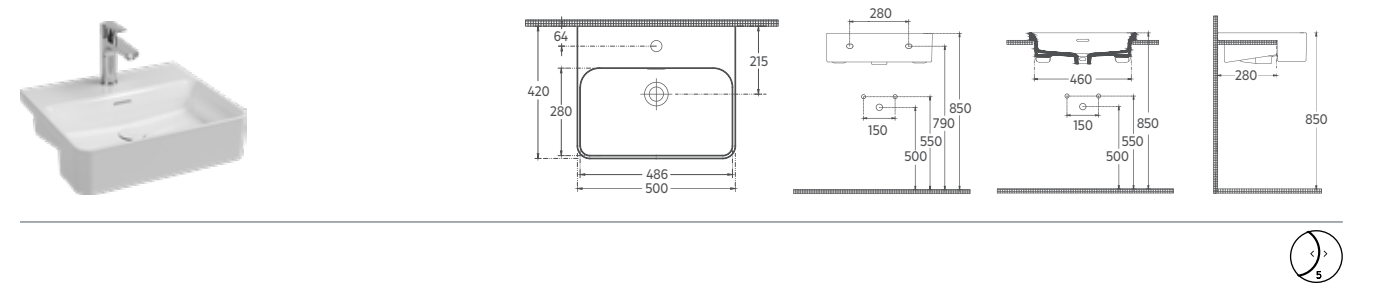

ETERNITY Semi-Recessed Countertop Washbasin, 50 cm

10NF52050 Semi-Recessed Countertop Washbasin

Features

- 500 x 420 mm
- With Tap Hole
- With Overflow Hole
- Sharp&Slim
- Suitable With Furniture