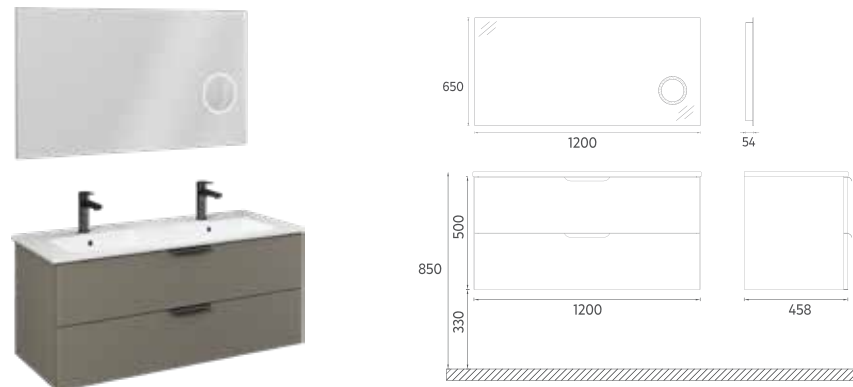

LIV Double Washbasin Unit, 120 cm

1. **Features**
   1200 x 500 x 458 mm
   · MDF Lam Body
   · MDF Lam Double Drawer
   · Drawer Soft-Close
   · Soft Touch Surface

Washbasin Included

24LVS212121I	Washbasin Cabinet, Lava
24LVS212120I	Washbasin Cabinet, Light Beige
Glossy Chrome Handle	
24LVS312120I	Washbasin Cabinet, Lava
24LVS312121I	Washbasin Cabinet, Light Beige
29OR4000120I	120 cm Magnifying Mirror with LED

Compatible Washbasin:
10SL50121