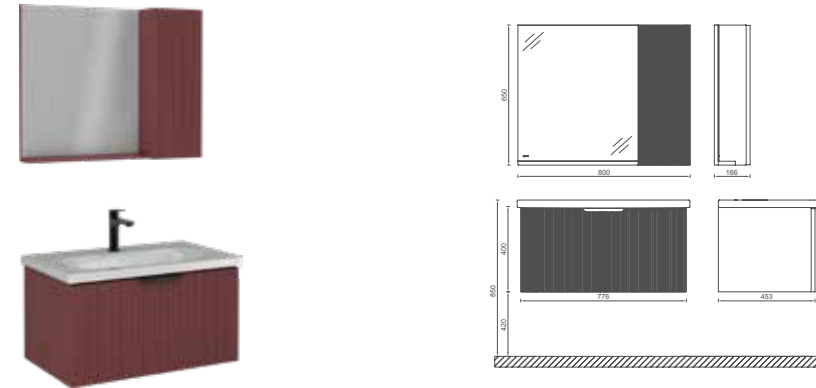

SIENA Washbasin Unit, 80 cm

1. **Features**
   800 x 458 x 400 mm
   · Drawer Soft-Close
   · Door Soft Close
   · Thermoform

Washbasin Included

27SNS0070801	Washbasin Cabinet, Black Handle, Brick Red
27SNS0080801	Washbasin Cabinet, Black Handle, Pastel Green
27SNS0090801	Washbasin Cabinet, Black Handle, Dark Blue
27SN20700801	80 cm Cabinet Mirror, Brick Red
27SN20800801	80 cm Cabinet Mirror, Soft Green

Compatible Washbasin:
10SS50081