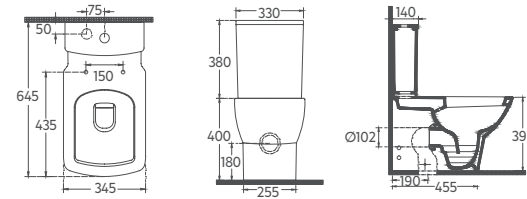

SALUZZO VI Back To Wall WC

10SZ04002	Back to wall WC
10BPS1001	Cistern
40S802001	S80 WC Seat Slim

1. **Features**
2. Mounting Kit Included
   - S-Trap Outlet Bend is Included
   - WC Seat (Soft-Close, Quick Release, Slim) Must Be Ordered Separately
   - Flushing Mechanism included