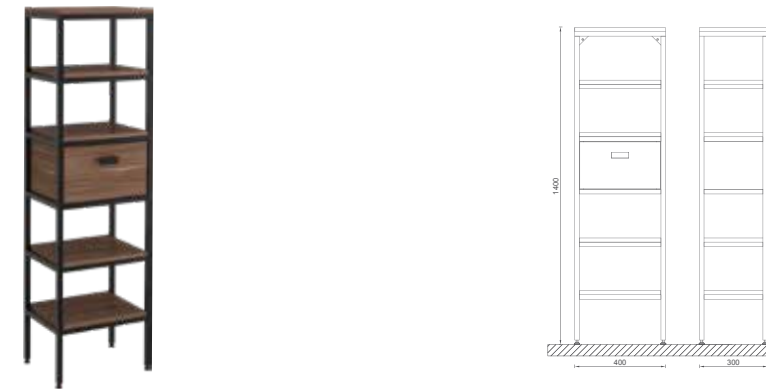

FERMO Tall Cabinet, 40 cm

1. **Features**
   400 x 300 x 1400 mm
   · Body Metal
   · Drawer MDF Lam
   · Drawer Soft-Close

29FR3007040I	40 cm Tall Cabinet, Victorian Walnut
29FR3008040I	40 cm Tall Cabinet, Grey
29FR3009040I	40 cm Tall Cabinet, Anthracite