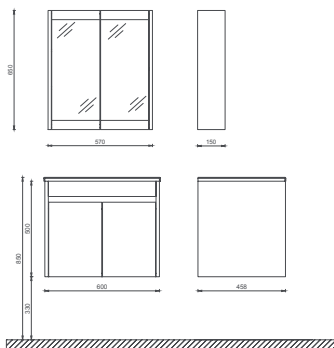

LINE Washbasin Unit, 60 cm

Features
600 x 458 x 500 mm
· Door Soft Close
· MDF Lam
Mirror
570 x 150 x 650 mm

Washbasin Included

- 24LNS5620601 Washbasin Cabinet, White
- 24LNS5640601 Washbasin Cabinet, Detroit-White
- 24LNS5630601 Washbasin Cabinet, Retro Silver
- 24LN25620601 60 cm Cabinet Mirror, White
- 24LN25640601 60 cm Cabinet Detroit-White
- 24LN25630601 60 cm Cabinet Mirror, Retro Silver

Compatible Washbasin:
10SL50061