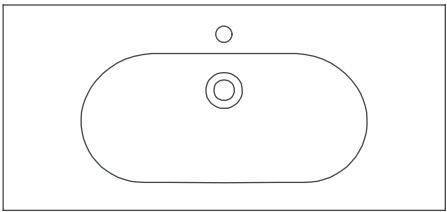

CAVALLINI
SYSTEME^R COLLECTION