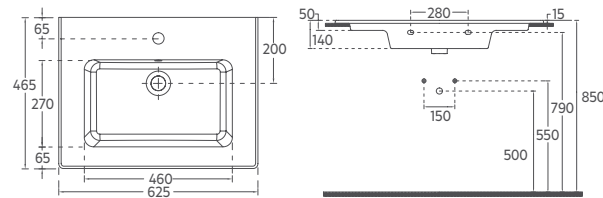

SYSTEME^T Flat Washbasin, 61 cm

10SL50061

Flat Washbasin

Features

625 x 465 mm

- With Tap Hole
- With Overflow Hole
- Mounting Kit Not Included
- Suitable for Furniture & Wall Use