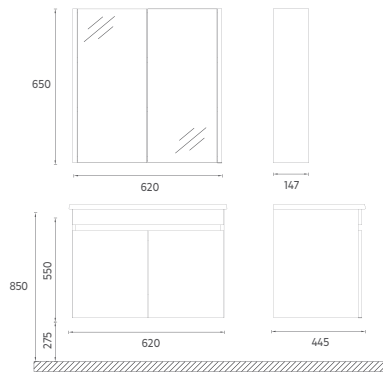

TRIO Washbasin Unit, 65 cm

Features
810 x 465 x 600 mm
· MDF Lam
· Door Soft Close

Washbasin Included

24TRS565065I	Washbasin Cabinet, Latin Marble
24TR2565065I	65 cm Cabinet Mirror, Latin Marble
24TRS598065I	Washbasin Cabinet, Retro Silver
24TR2598065I	65 cm Cabinet Mirror, Retro Silver
24TRS599065I	Washbasin Cabinet, Detroit
24TR2599065I	65 cm Cabinet Mirror, Detroit
24TRS576065I	Washbasin Cabinet, Retro Bronze
24TR2576065I	65 cm Cabinet Mirror, Retro Bronze

! Compatible Washbasin:
10LE50065