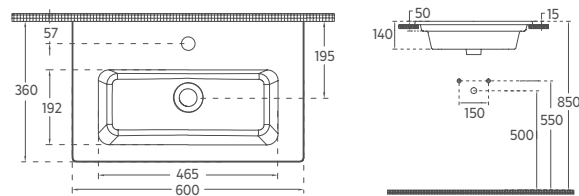

SYSTEME^T Compacto Washbasin, 60 x 36 cm

10SL50060

Compacto Washbasin

Features

600 x 360 mm

- With Tap Hole
- With Overflow Hole
- Mounting Kit Not Included
- Suitable for Furniture & Wall Use