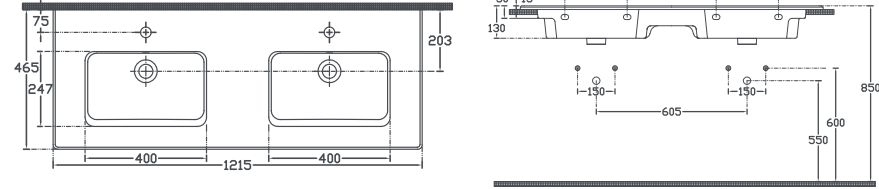

SYSTEME^T Flat Washbasin, 121 cm

10SL50121

Flat Washbasin

Features

1215 x 465 mm

- With Tap Hole
- With Overflow Hole
- Mounting Kit Not Included
- Suitable for Furniture & Wall Use