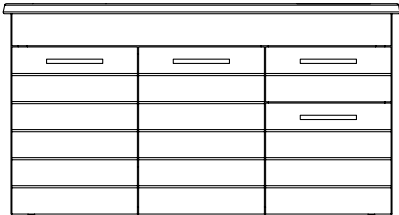

CAVALLINI
BASIC COLLECTION
PLATON

LEGGENDARIO ITALIANO