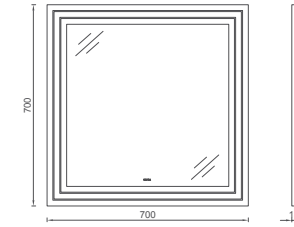

## VALENTIA Mirror, 70 cm

**Features**  
**700 x 20 x 700 mm**  
 · Thermoform

- 27VL40700701 70 cm Mirror, Grey
- 27VL40800701 70 cm Mirror, Light Brown