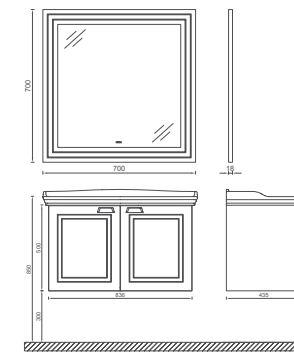

VALENTIA Washbasin Unit, 90 cm

Features
850 x 470 x 500 mm
· Door Soft Close
· Thermoform

Washbasin Included

27VLS008090I	Washbasin Cabinet, Double Door, Light Brown
27VL4080070I	70 cm Mirror, Light Brown
27VL3080025I	25 cm Upper Cabinet Right, Light Brown

! Compatible Washbasin:
10ST50090