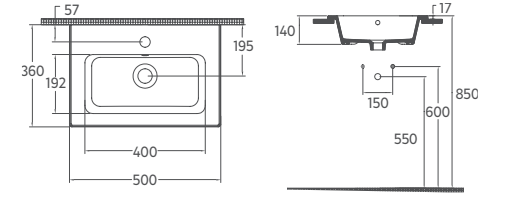

SYSTEME^T Compacto Washbasin, 50 x 36 cm

10SL50050

Compacto Washbasin

Features

500 x 360 mm

- With Tap Hole
- With Overflow Hole
- Mounting Kit Not Included
- Suitable for Furniture & Wall Use