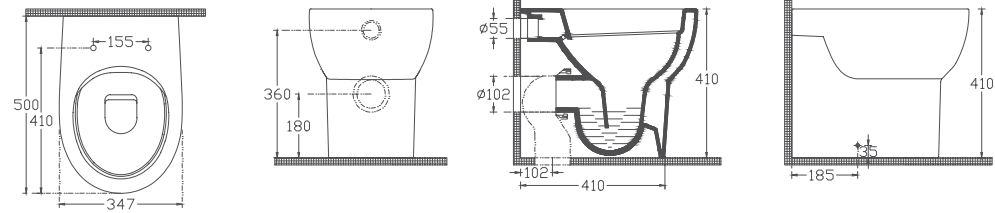

ARCADIA RimLess Single BTW WC

10AB10002	RimLess Single BTW WC
40R802001	R80 Soft Close Slim

1. **Features**
2. RimLess
   - Mounting Kit Included
   - Concealed Cistern Should Be Adjusted To 4L
   - WC Seat (Soft-Close, Quick Release, Slim) Must Be Ordered Separately