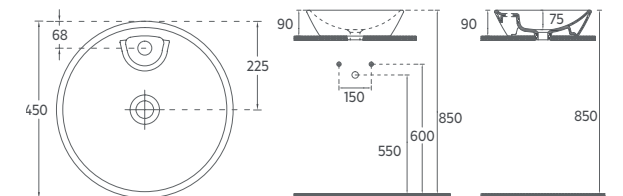

SYSTEME^Y Countertop Washbasin, 45 cm

10SY65045 Countertop Washbasin

1. **Features**
2. Ø 450 mm
   - With Tap Hole
   - Without Overflow Hole
   - Suitable for Furniture Use
   - Sharp&Slim