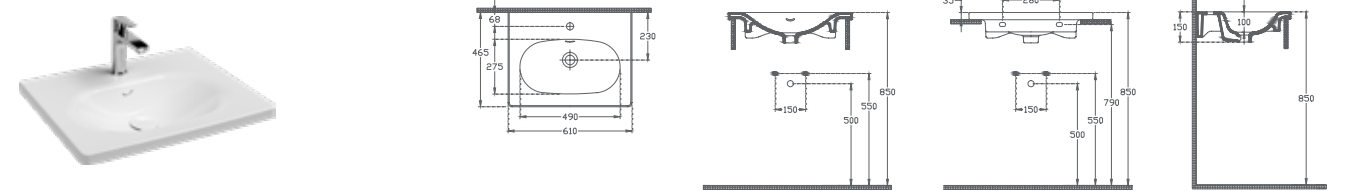

SYSTEME^S Washbasin, 61 cm

10SS50061

Washbasin

Features

610 x 465 mm

- With Tap Hole
- U Shaped Overflow Hole
- Mounting Kit Not Included
- Suitable for Furniture & Wall Use