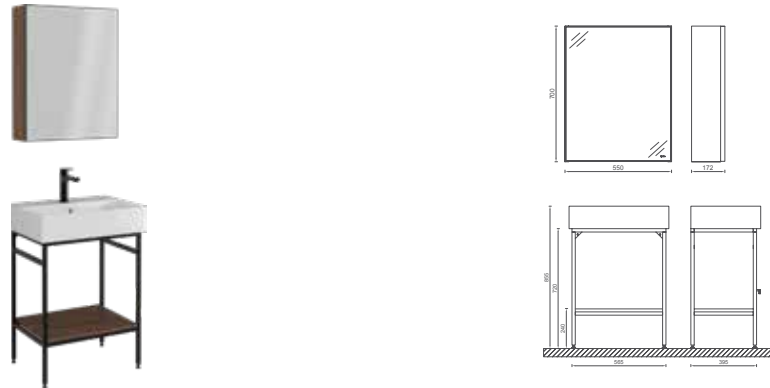

FERMO

FERMO Washbasin Unit, 60 cm

1. **Features**
   600 x 440 x 850 mm
   · Body metal
   · Self MDF Lam
   · Mirror Door Soft Close

Washbasin Included

- 29FRS017060I Washbasin Cabinet Victorian Walnut, With Shelf, White Washbasin
- 29FRS017061I Washbasin Cabinet Victorian Walnut, With Shelf, Black Washbasin
- 24FR2007055I 55 cm Cabinet Mirror Right, Victorian Walnut
- 24FR2017055I 55 cm Cabinet Mirror Left, Victorian Walnut

! Compatible Washbasin:
10SF50060SV-2N