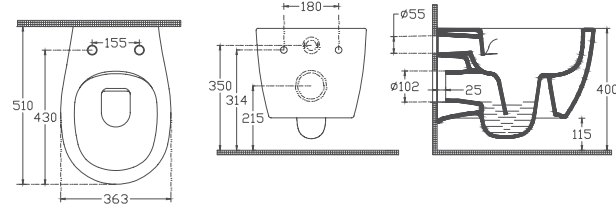

SERENITA

SERENITA Rimless Wall Hung WC

10AR02012 RimLess Wall Hung WC
40D802001-S D80 WC Seat Slim

1. **Features**
2. Mounting Kit Included
   - Smartfix Plus
   - Concealed Cistern Should Be Adjusted To 4L
   - WC Seat (Soft-Close, Quick Release, Slim) Must Be Ordered Separately