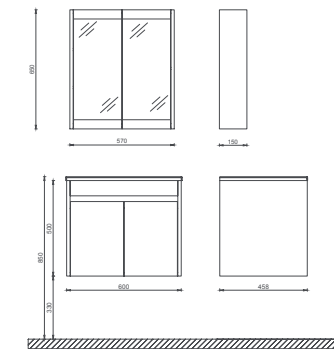

Compatible Washbasin:  
**10SL51081**

LINE Washbasin Unit, 60 cm

**Features**  
**600 x 458 x 500 mm**  
 · Door Soft Close  
 · MDF Lam  
**Mirror**  
**570 x 150 x 650 mm**

Washbasin Included

- 24LNS5620601 Washbasin Cabinet, White
- 24LNS5640601 Washbasin Cabinet, Detroit-White
- 24LNS5630601 Washbasin Cabinet, Retro Silver
- 24LN25620601 60 cm Cabinet Mirror, White
- 24LN25640601 60 cm Cabinet Detroit-White
- 24LN25630601 60 cm Cabinet Mirror, Retro Silver