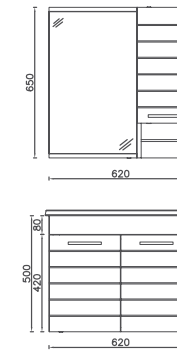

PLATON Washbasin Unit, 65 cm

Features
750 x 448 x 500 mm
· MDF Lam Body & Thermoform Door
· Door Soft Close
Upper Cabinet
620 x 165 x 650 mm

Washbasin Included

! Compatible Washbasin:
10LE50065

27PTS001065I	Washbasin Cabinet, Glossy White
27PTS012065I	Washbasin Cabinet, White - Dark Grey
27PTS023065I	Washbasin Cabinet, White - Green
27PT2001065I	65 cm Cabinet Mirror, Glossy White
27PT2012065I	65 cm Cabinet Mirror, White - Dark Grey
27PT2023065I	65 cm Cabinet Mirror, White - Green