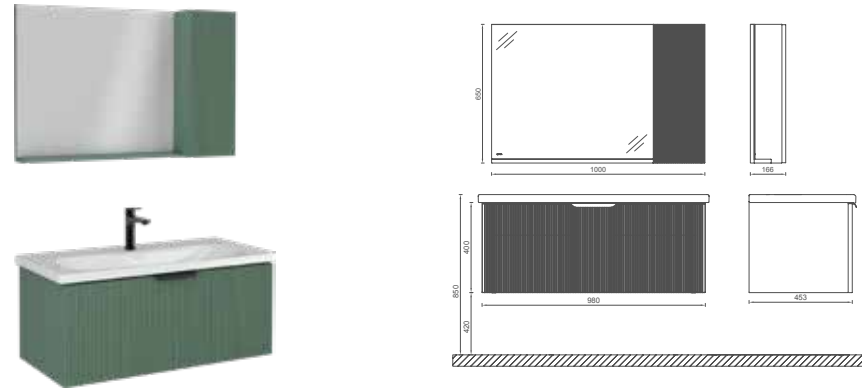

SIENA

SIENA Washbasin Unit, 100 cm

1. **Features**
   1000 x 458 x 400 mm
   · Drawer Soft-Close
   · Door Soft Close
   · Thermoform

Washbasin Included

27SNS0071001	Washbasin Cabinet, Black Handle, Brick Red
27SNS0081001	Washbasin Cabinet, Black Handle, Pastel Green
27SNS0091001	Washbasin Cabinet, Black Handle, Dark Blue
27SN20701001	100 cm Cabinet Mirror, Brick Red
27SN20801001	100 cm Cabinet Mirror, Soft Green

Compatible Washbasin:
10SS50101