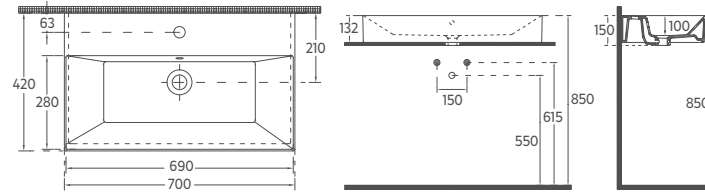

SYSTEME² SOFT Countertop Washbasin, 70 cm

10SF51070 Countertop Washbasin

1. **Features**
2. 700 x 420 mm
   - With Tap Hole
   - With Overflow Hole
   - Sharp&Slim
   - Suitable for Furniture & Wall Use