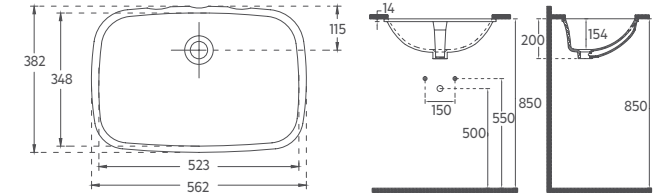

SALUZZO Undercounter Washbasin, 56 cm

10SZ77056	Undercounter Washbasin

1. **Features**
2. **562 x 382 mm**
3. Without Tap Hole
   - With Tap Hole
   - Mounting Kit Not Included
   - Suitable for Furniture Use