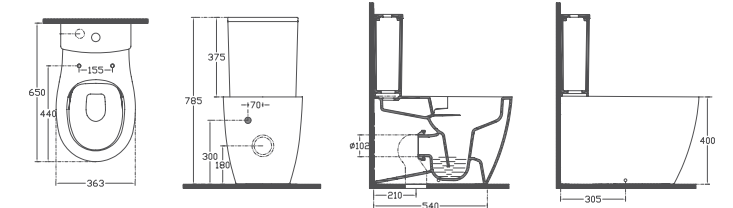

SERENITA Rimless Back To Wall WC

NEW

10SM04001 RimLess Back To Wall WC
10BPS1001 Cistern
40D802001-S D80 WC Seat Slim

1. **Features**
2. S-Trap Outlet Bend is Included
   - WC Seat (Soft-Close) Must Be Ordered Separately
   - WC Mounting Kit Included
   - Flushing Mechanism included