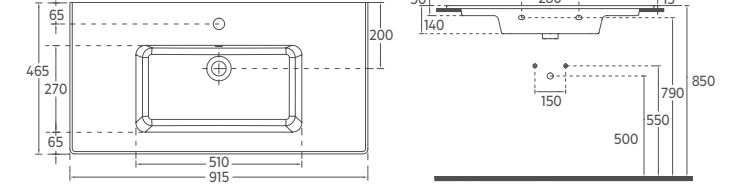

SYSTEME^T Flat Washbasin, 91 cm

10SL50091

Flat Washbasin

Features

915 x 465 mm

- With Tap Hole
- With Overflow Hole
- Mounting Kit Not Included
- Suitable for Furniture & Wall Use