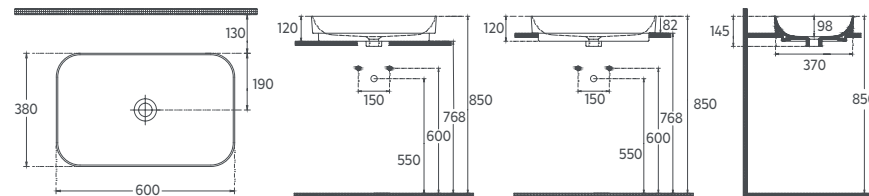

AQUA'VITA Countertop Washbasin, 60 cm

10SQ50060

Countertop Washbasin

Features

600 x 380 mm

- Without Tap Hole
- Without Overflow Hole
- Suitable for Furniture Use
- Sharp&Slim