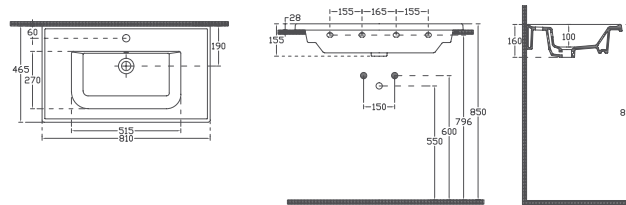

SYSTEME^L Washbasin, 81 cm

10LE50081

Washbasin

Features

810 x 465 mm

- With Tap Hole
- With Overflow Hole
- Mounting Kit Not Included
- Suitable for Furniture & Wall Use