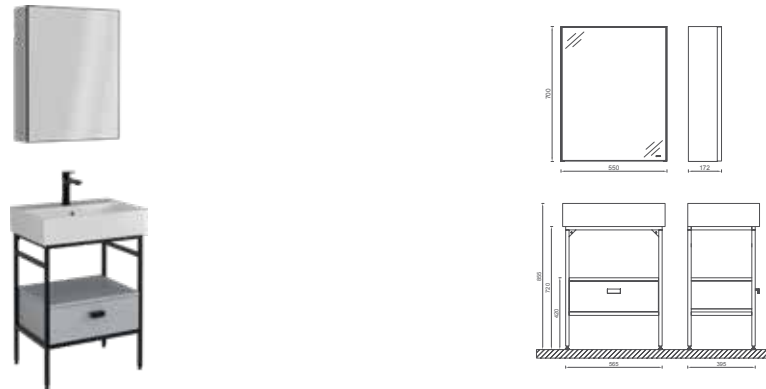

FERMO Washbasin Unit, 60 cm

1. **Features**
   600 x 420 x 850 mm
   · Body Metal
   · Drawer MDF Lam
   · Drawer Soft-Close
   · Mirror Door Soft Close

Washbasin Included

29FRS008060I	Washbasin Cabinet Grey, Single Drawer, White Washbasin
29FRS008061I	Washbasin Cabinet Grey, Single Drawer, Black Washbasin
24FR2008055I	55 cm Cabinet Mirror Right, Grey
24FR2018055I	55 cm Cabinet Mirror Left, Grey

Compatible Washbasin:
10SF50060SV