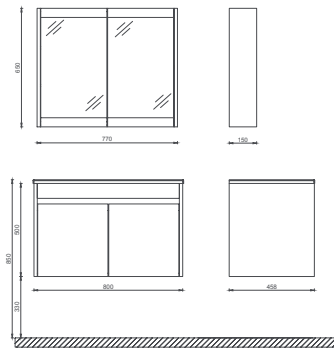

LINE Washbasin Unit, 80 cm

Features
800 x 458 x 500 mm
· Door Soft Close
· MDF Lam
Mirror
770 x 150 x 650 mm

Washbasin Included

- 24LNS5620801 Washbasin Cabinet, White
- 24LNS5640801 Washbasin Cabinet, Detroit-White
- 24LNS5630801 Washbasin Cabinet, Retro Silver
- 24LN25620801 80 cm Cabinet Mirror, White
- 24LN25640801 80 cm Cabinet Detroit-White
- 24LN25630801 80 cm Cabinet Mirror, Retro Silver

Compatible Washbasin:
10SL51081