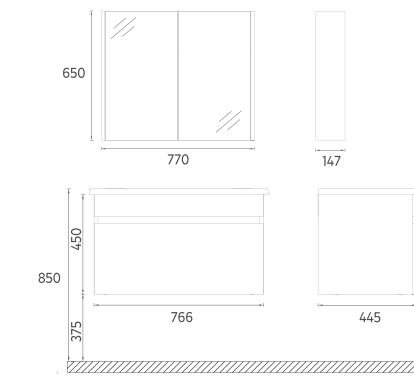

TRIO+ Washbasin Unit, 80 cm

Features
766 x 445 x 450 mm
· MDF Lam
· Drawer Soft-Close

Washbasin Included

- 24TPS4980801 Washbasin Cabinet, Detroit
- 24TR25990801 80 cm Cabinet Mirror, Detroit

Compatible Washbasin:
10LE50081