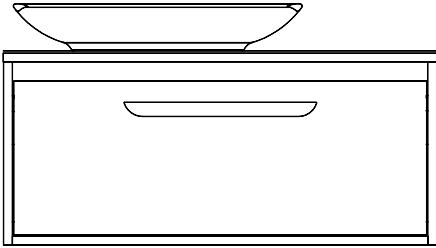

CAVALLINI  
PRIMARIO COLLECTION  
BELLA

LEGGENDARIO ITALIANO

BELLA Washbasin Unit, 90 cm

- Features**  
**900 x 420 x 400 mm**  
 · MDF Lam  
 · Drawer MDF Lam  
 · Drawer Soft-Close  
 · Black CDF Countertop  
 · Tandem Concealed Runners