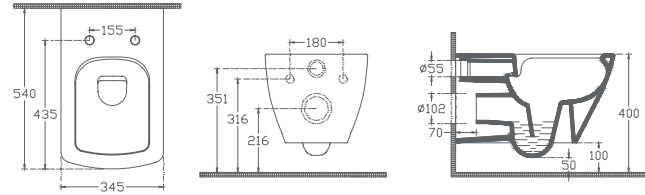

### Features

- 500 x 420 mm
- With Tap Hole
- With Overflow Hole
- Sharp&Slim
- Suitable With Furniture

CAVALLINI  
**PULITO COLLECTION**

Classic And Edgy Style.

LEGGENDARIO ITALIANO

## PULITO Rimless Confronto Wall Hung WC

10PLO2008 RimLess Confronto Wall Hung WC  
40S802001-S D80 WC Seat

- Features**
- 900 x 420 mm**
  - SmartFix Plus
  - 55 cm Confronto
  - Concealed Cistern Should Be Adjusted To 4 L
  - Mounting Kit Included
  - WC Seat (Soft-Close, Quick Release, Slim) Must Be Ordered Separately