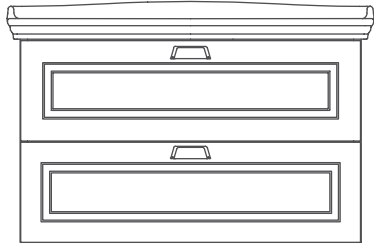

CAVALLINI
MEZZO COLLECTION
VALENTIA