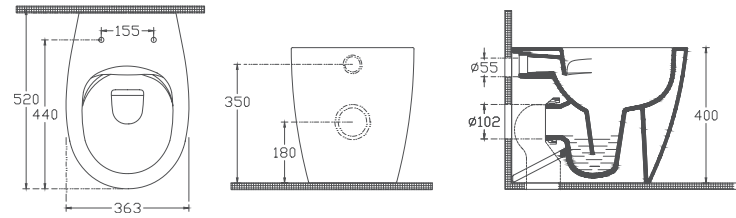

SERENITA RimLess Single BTW WC

10SM10004 RimLess Single BTW WC
40D802001 D80 Soft Close Slim

1. **Features**
2. RimLess
   - Mounting Kit Included
   - Concealed Cistern Should Be Adjusted To 4L
   - WC Seat (Soft-Close, Quick Release, Slim) Must Be Ordered Separately