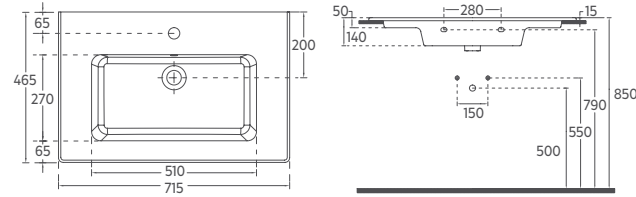

SYSTEME^T Flat Washbasin, 71 cm

10SL50071

Flat Washbasin

Features

715 x 465 mm

- With Tap Hole
- With Overflow Hole
- Mounting Kit Not Included
- Suitable for Furniture & Wall Use