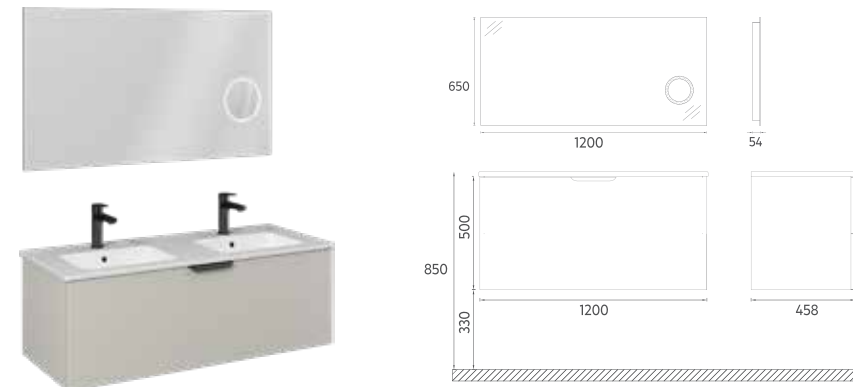

LIV Double Washbasin Unit, 120 cm

1. **Features**
   1200 x 400 x 458 mm
   · MDF Lam Body
   · MDF Lam Single Drawer
   · Drawer Soft-Close
   · Soft Touch Surface

Washbasin Included

24LVS222121I	Washbasin Cabinet, Lava
24LVS222120I	Washbasin Cabinet, Light Beige
Glossy Chrome Handle	
24LVS322121I	Washbasin Cabinet, Lava
24LVS322120I	Washbasin Cabinet, Light Beige
29OR4000120I	120 cm Magnifying Mirror with LED

Compatible Washbasin:
10SL50121