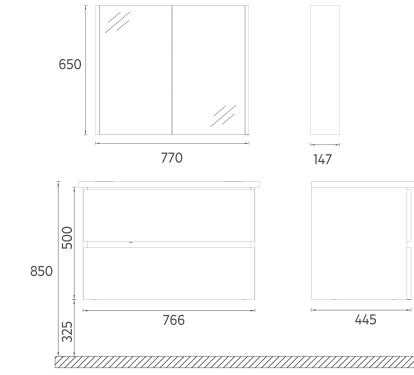

TRIO+ Washbasin Unit, 80 cm

Features
766 x 445 x 500 mm
· MDF Lam
· Double Drawer, Soft-Close

Washbasin Included

- 24TPS7650801 Washbasin Cabinet, Latin Marble
- 24TR25650801 80 cm Cabinet Mirror, Latin Marble

Compatible Washbasin:
10LE50081