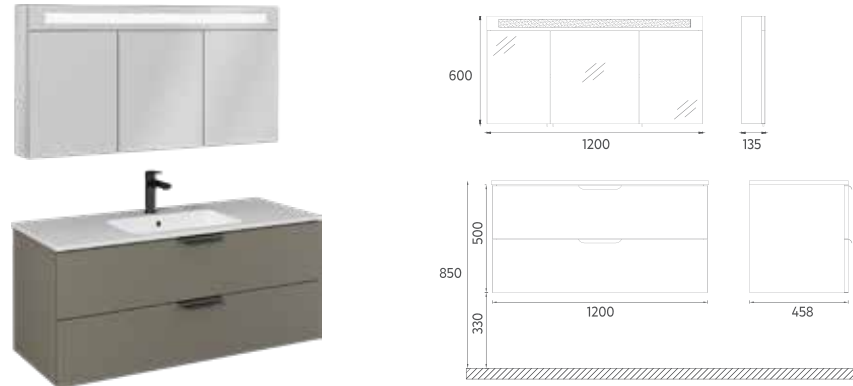

LIV Washbasin Unit, 120 cm

1. **Features**
2. MDF Lam Body
   - MDF Lam Double Drawer
   - Drawer Soft-Close
   - Soft Touch Surface

Washbasin Included

	24LVS212121I	120 cm Washbasin Cabinet, Lava
	24LVS212120I	120 cm Washbasin Cabinet, Light Beige
		Glossy Chrome Handle
	24LVS311121I	120 cm Washbasin Cabinet, Lava
	24LVS311120I	120 cm Washbasin Cabinet, Light Beige
	22OR2600120I	120 cm Mirror Cabinet, with 3 Doors, LED

	24LVS211101I	100 cm Washbasin Cabinet, Lava
	24LVS211100I	100 cm Washbasin Cabinet, Light Beige
		Glossy Chrome Handle
	24LVS321121I	100 cm Washbasin Cabinet, Lava
	24LVS321101I	100 cm Washbasin Cabinet, Light Beige
	22OR2600100I	100 cm Mirror Cabinet, with 3 Doors, LED

1. **!** Compatible Washbasin:
   10SL50121
   10SL50101
   10SL50091
   10SL50081
   10SL50071
   10SL50061

1. **!** Cabinet Size:
   1200 x 458 x 500 mm
   1000 x 458 x 500 mm
   900 x 458 x 500 mm
   800 x 458 x 500 mm
   700 x 458 x 500 mm
   600 x 458 x 500 mm

	24LVS211091I	90 cm Washbasin Cabinet, Lava
	24LVS211090I	90 cm Washbasin Cabinet, Light Beige
		Glossy Chrome Handle
	24LVS311091I	90 cm Washbasin Cabinet, Lava
	24LVS311090I	90 cm Washbasin Cabinet, Light Beige
	22OR2600090I	90 cm Mirror Cabinet, with 3 Doors, LED

	24LVS211081I	80 cm Washbasin Cabinet, Lava
	24LVS211080I	80 cm Washbasin Cabinet, Light Beige
		Glossy Chrome Handle
	24LVS311081I	80 cm Washbasin Cabinet, Lava
	24LVS311080I	80 cm Washbasin Cabinet, Light Beige
	22OR2600080I	80 cm Mirror Cabinet, with 3 Doors, LED

	24LVS211071I	70 cm Washbasin Cabinet, Lava
	24LVS211070I	70 cm Washbasin Cabinet, Light Beige
		Glossy Chrome Handle
	24LVS321071I	70 cm Washbasin Cabinet, Lava
	24LVS321070I	70 cm Washbasin Cabinet, Light Beige
	22OR2600070I	70 cm Mirror Cabinet, with 2 Doors, LED

	24LVS211061I	60 cm Washbasin Cabinet, Lava
	24LVS211060I	60 cm Washbasin Cabinet, Light Beige
		Glossy Chrome Handle
	24LVS311061I	60 cm Washbasin Cabinet, Lava
	24LVS311060I	60 cm Washbasin Cabinet, Light Beige
	22OR2010060I	60 cm Mirror Cabinet, with 1 Doors Right, LED