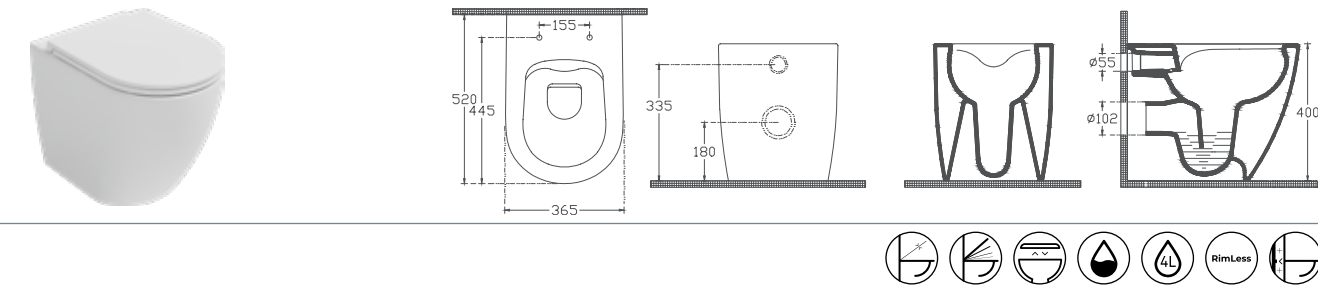

ETERNITY CleaRim Plus BTW WC

10NF10001 CleaRim Plus Single BTW WC
40KF02001-S F50 WC Seat (Soft-Close / Quick Release)

Features

- CleaRim Plus
- Mounting Kit Included
- Concealed Cistern Should Be Adjusted To 4L
- WC Seat (Soft-Close, Quick Release) Must Be Ordered Separately