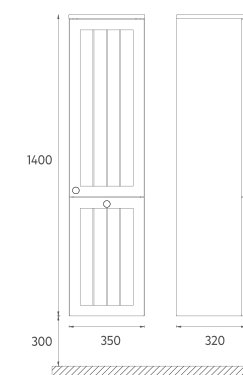

EVA Tall Cabinet, 35 cm

NEW COLOR

Features
350 x 320 x 1400 mm
· Thermoform
· Door Soft Close
· Laundry Basket

- 24EV1311035I Tall Cabinet, Saten Taupe Right
- 24EV1311036I Tall Cabinet, Saten Taupe Left
- 27EV3411035I Tall Cabinet, Brick Red Right
- 27EV3411036I Tall Cabinet, Brick Red Left