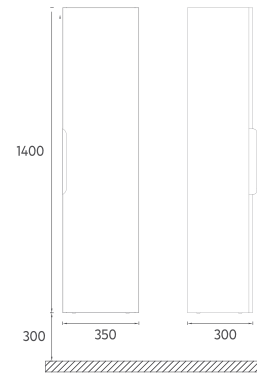

LIV Tall Cabinet, 35 cm

1. **Features**
   350 x 300 x 1400 mm
2. MDF Lam
   - Door Soft Close
   - Soft Touch Surface

24LV1211035I	35 cm Tall Cabinet, Light Beige Right
24LV1212035I	35 cm Tall Cabinet, Lava Right
24LVS311061I	35 cm Tall Cabinet, Light Beige Left
24LV1212036I	35 cm Tall Cabinet, Lava Left