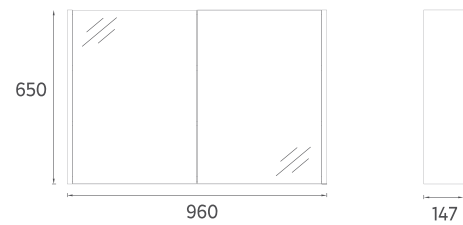

TRIO+ Cabinet Mirror, 100 cm

Features
960 x 147 x 650 mm
· MDF Lam
· Door Soft Close

24TR2565100I	100 cm Cabinet Mirror, Latin Marble
24TR2576100I	100 cm Cabinet Mirror, Retro Bronze
24TR2598100I	100 cm Cabinet Mirror, Retro Silver
24TR2599100I	100 cm Cabinet Mirror, Detroit