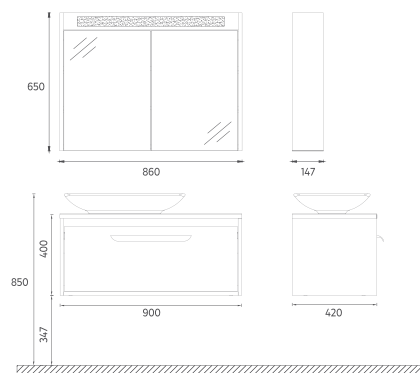

BELLA Washbasin Unit, 90 cm

- Features**  
**900 x 420 x 400 mm**  
 · MDF Lam  
 · Drawer MDF Lam  
 · Drawer Soft-Close  
 · Black CDF Countertop  
 · Tandem Concealed Runners

Washbasin Included

24BLS365090I	Washbasin Cabinet, Retro Bronze
24BL2465090I	90 cm Cabinet Mirror LED, Retro Bronze
24BLS376090I	Washbasin Cabinet, Latin Marble
24BL2476090I	90 cm Cabinet Mirror LED, Latin Marble
24BLS398090I	Washbasin Cabinet, Retro Silver
24BL2498090I	90 cm Cabinet Mirror LED, Retro Silver