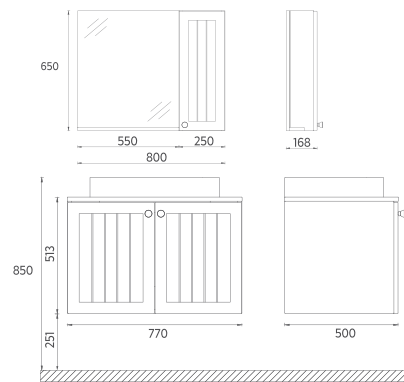

EVA Washbasin Unit, 80 cm

Features
770 x 500 x 513 mm
· Thermoform
· Door Soft Close

Washbasin Included

- 27VL3070025I Washbasin Cabinet, Saten Taupe
- 24EV1311070I 80 cm Cabinet Mirror, Saten Taupe

! Compatible Washbasin:
10SQ50057