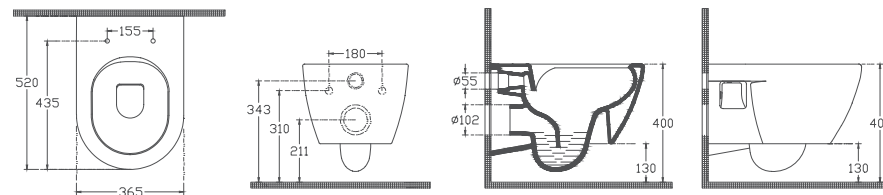

SALUZZO XX CleaRim Plus Wall Hung WC

10SY02002	CleaRim Plus Wall Hung WC
40KF02001	F50 WC Seat

1. **Features**
2. WC Seat (Soft-Close, Quick Release, Slim) Must Be Ordered Separately