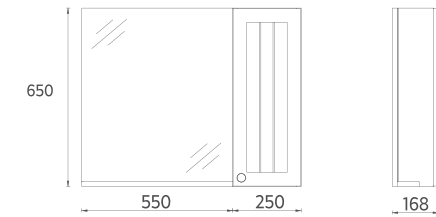

EVA Cabinet Mirror, 80 cm

Features
800 x 168 x 650 mm
· Thermoform
· Door Soft Close

- 24EV1311070I 80 cm Cabinet Mirror, Saten Taupe
- 27EV2411080I 80 cm Cabinet Mirror, Brick Red