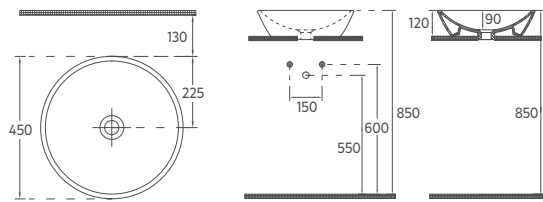

SYSTEME^Y

SYSTEME^Y Countertop Washbasin, 45 cm