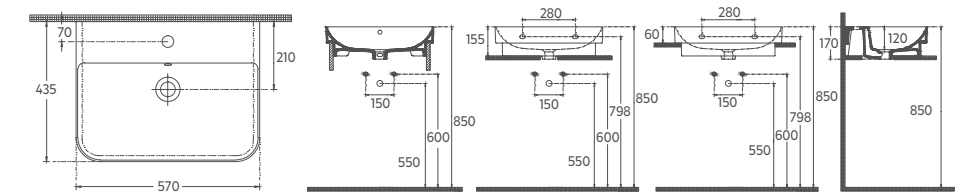

AQUA'VITA Inset Washbasin, 57 cm

10SQ50057

Inset Washbasin

Features

570 x 435 mm

- With Tap Hole
- With Overflow Hole
- Sharp&Slim
- Suitable for Furniture & Wall Use