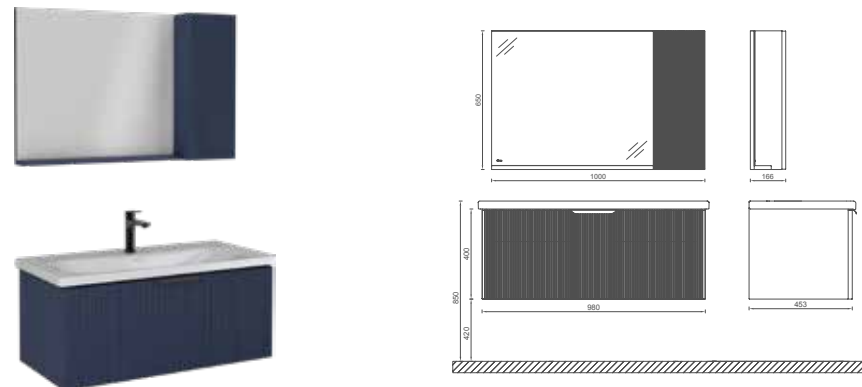

SIENA Washbasin Unit, 100 cm

1. **Features**
   1000 x 458 x 400 mm
   · Drawer Soft-Close
   · Thermoform

Washbasin Included

27SNS0071011	Washbasin Cabinet, Glossy Chrome, Brick Red
27SNS0081011	Washbasin Cabinet, Glossy Chrome Handle, Soft Green
27SNS0091011	Washbasin Cabinet, Glossy Chrome Handle, Dark Blue
27SN20901001	100 cm Cabinet Mirror, Dark Blue

Compatible Washbasin:
10SS50101