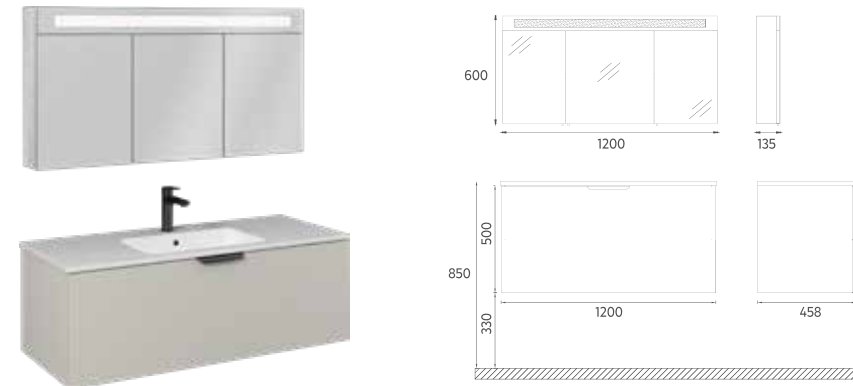

LIV Washbasin Unit, 120 cm

1. **Features**
2. MDF Lam Body
   - MDF Lam Single Drawer
   - Drawer Soft-Close
   - Soft Touch Surface

Washbasin Included

	24LVS221121I	120 cm Washbasin Cabinet, Lava
	24LVS221120I	120 cm Washbasin Cabinet, Light Beige
		Glossy Chrome Handle
	24LVS321121I	120 cm Washbasin Cabinet, Lava
	24LVS321120I	120 cm Washbasin Cabinet, Light Beige
	22OR2600120I	120 cm Mirror Cabinet, with 3 Doors, LED

	24LVS221101I	100 cm Washbasin Cabinet, Lava
	24LVS221100I	100 cm Washbasin Cabinet, Light Beige
		Glossy Chrome Handle
	24LVS321101I	100 cm Washbasin Cabinet, Lava
	24LVS321100I	100 cm Washbasin Cabinet, Light Beige
	22OR2600100I	100 cm Mirror Cabinet, with 3 Doors, LED

1. **!** Compatible Washbasin:
   10SL50121
   10SL50101
   10SL50091
   10SL50081
   10SL50071
   10SL50061

1. **!** Cabinet Size:
   1200 x 458 x 400 mm
   900 x 458 x 400 mm
   800 x 458 x 400 mm
   700 x 458 x 400 mm
   600 x 458 x 400 mm

	24LVS221091I	90 cm Washbasin Cabinet, Lava
	24LVS221090I	90 cm Washbasin Cabinet, Light Beige
		Glossy Chrome Handle
	24LVS321091I	90 cm Washbasin Cabinet, Lava
	24LVS321090I	90 cm Washbasin Cabinet, Light Beige
	22OR2600090I	90 cm Mirror Cabinet, with 3 Doors, LED

	24LVS221081I	80 cm Washbasin Cabinet, Lava
	24LVS221080I	80 cm Washbasin Cabinet, Light Beige
		Glossy Chrome Handle
	24LVS321081I	80 cm Washbasin Cabinet, Lava
	24LVS321080I	80 cm Washbasin Cabinet, Light Beige
	22OR2600080I	80 cm Mirror Cabinet, with 3 Doors, LED

	24LVS221071I	70 cm Washbasin Cabinet, Lava
	24LVS221070I	70 cm Washbasin Cabinet, Light Beige
		Glossy Chrome Handle
	24LVS321071I	70 cm Washbasin Cabinet, Lava
	24LVS321070I	70 cm Washbasin Cabinet, Light Beige
	22OR2600070I	70 cm Mirror Cabinet, with 2 Doors, LED

	24LVS221060I	60 cm Washbasin Cabinet, Lava
	24LVS221061I	60 cm Washbasin Cabinet, Light Beige
		Glossy Chrome Handle
	24LVS321060I	60 cm Washbasin Cabinet, Lava
	24LVS321061I	60 cm Washbasin Cabinet, Light Beige
	22OR2010060I	60 cm Mirror Cabinet, with 1 Doors Right, LED