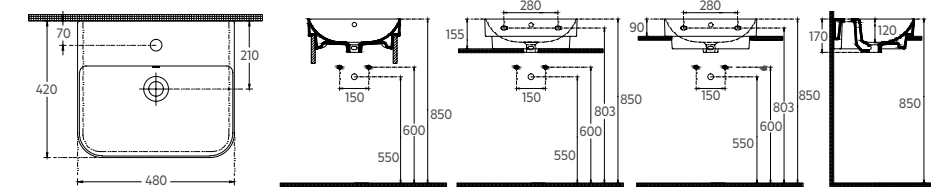

AQUA'VITA Inset Washbasin, 48 cm

10SQ50048

Inset Washbasin

Features

480 x 420 mm

- With Tap Hole
- With Overflow Hole
- Sharp&Slim
- Suitable for Furniture & Wall Use