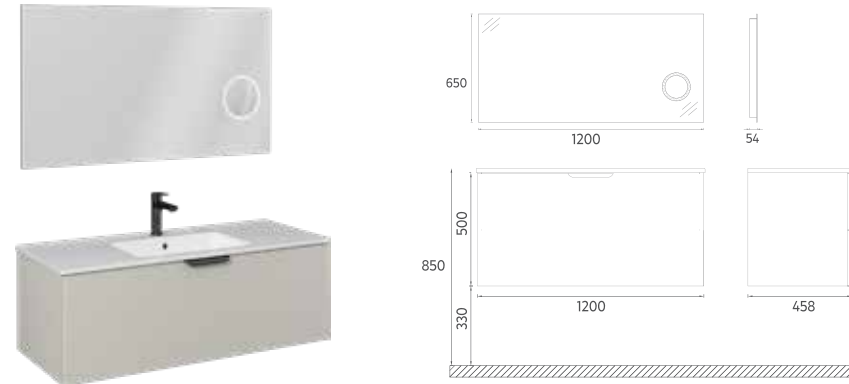

LIV Washbasin Unit, 120 cm

1. **Features**
2. MDF Lam Body
   - MDF Lam Single Drawer
   - Drawer Soft-Close
   - Soft Touch Surface

Washbasin Included

	24LVS22121I	120 cm Washbasin Cabinet, Lava
	24LVS22120I	120 cm Washbasin Cabinet, Light Beige
		Glossy Chrome Handle
	24LVS32121I	120 cm Washbasin Cabinet, Lava
	24LVS32120I	120 cm Washbasin Cabinet, Light Beige
	29OR4000120I	120 cm Magnifying Mirror with LED

! Compatible Washbasin:
10SL5012I
10SL5010I
10SL5009I
10SL5008I
10SL5007I
10SL5006I

	24LVS22101I	100 cm Washbasin Cabinet, Lava
	24LVS22100I	100 cm Washbasin Cabinet, Light Beige
		Glossy Chrome Handle
	24LVS32101I	100 cm Washbasin Cabinet, Lava
	24LVS32100I	100 cm Washbasin Cabinet, Light Beige
	29OR4000100I	100 cm Magnifying Mirror with LED

! Cabinet Size:
1200 x 458 x 400 mm
1000 x 458 x 400 mm
900 x 458 x 400 mm
800 x 458 x 400 mm
700 x 458 x 400 mm
600 x 458 x 400 mm

	24LVS22109I	90 cm Washbasin Cabinet, Lava
	24LVS221090I	90 cm Washbasin Cabinet, Light Beige
		Glossy Chrome Handle
	24LVS32109I	90 cm Washbasin Cabinet, Lava
	24LVS321090I	90 cm Washbasin Cabinet, Light Beige
	29OR4000090I	90 cm Magnifying Mirror with LED

	24LVS22108I	80 cm Washbasin Cabinet, Lava
	24LVS221080I	80 cm Washbasin Cabinet, Light Beige
		Glossy Chrome Handle
	24LVS32108I	80 cm Washbasin Cabinet, Lava
	24LVS321080I	80 cm Washbasin Cabinet, Light Beige
	29OR4000080I	80 cm Magnifying Mirror with LED

	24LVS22107I	70 cm Washbasin Cabinet, Lava
	24LVS221070I	70 cm Washbasin Cabinet, Light Beige
		Glossy Chrome Handle
	24LVS32107I	70 cm Washbasin Cabinet, Lava
	24LVS321070I	70 cm Washbasin Cabinet, Light Beige
	29OR4000070I	70 cm Magnifying Mirror with LED

	24LVS221060I	60 cm Washbasin Cabinet, Lava
	24LVS221061I	60 cm Washbasin Cabinet, Light Beige
		Glossy Chrome Handle
	24LVS321060I	60 cm Washbasin Cabinet, Lava
	24LVS321061I	60 cm Washbasin Cabinet, Light Beige
	29OR4000060I	60 cm Magnifying Mirror with LED