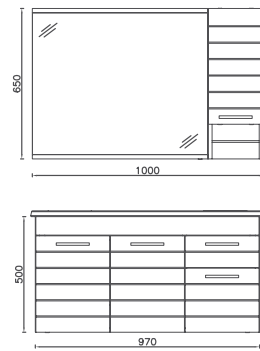

PLATON

PLATON Washbasin Unit, 100 cm

Features
750 x 448 x 500 mm
· MDF Lam Body & Thermoform Door
· Door Soft Close
Upper Cabinet
1000 x 165 x 650 mm

Washbasin Included

! Compatible Washbasin:
10LE50101

27PTS001100I	Washbasin Cabinet, Glossy White
27PTS012100I	Washbasin Cabinet, White - Dark Grey
27PTS023100I	Washbasin Cabinet, White - Green
27PT2001100I	100 cm Cabinet Mirror, Glossy White
27PT2012100I	100 cm Cabinet Mirror, White - Dark Grey
27PT2023100I	100 cm Cabinet Mirror, White - Green