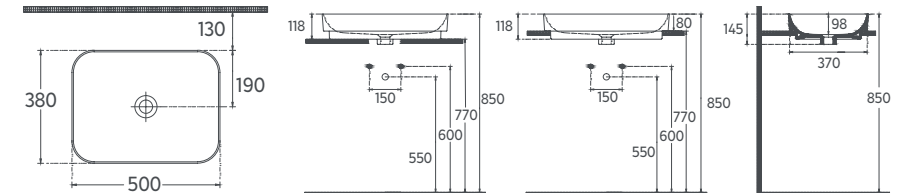

AQUA'VITA Countertop Washbasin, 50 cm

10SQ51050

Countertop Washbasin

Features

500 x 380 mm

- Without Tap Hole
- Without Overflow Hole
- Suitable for Furniture Use
- Sharp&Slim