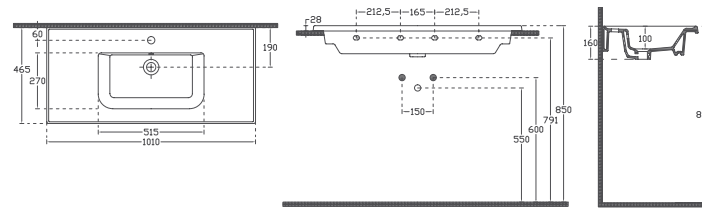

SYSTEME^L

SYSTEME^L Washbasin, 101 cm

10LE50101

Washbasin

Features

1010 x 465 mm

- With Tap Hole
- With Overflow Hole
- Mounting Kit Not Included
- Suitable for Furniture & Wall Use