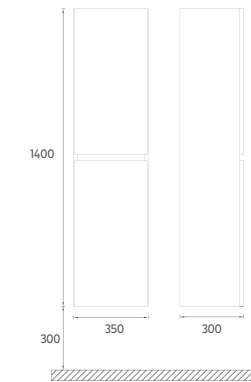

TRIO Tall Cabinet, 35 cm

Features
350 x 1400 x 300 mm
· MDF Lam
· Door Soft Close

24TR3088035I	35 cm Tall Cabinet, Detroit Right
24TR3098035I	35 cm Tall Cabinet, Retro Bronze Right
24TR3076035I	35 cm Tall Cabinet, Retro Silver Right
24TR3065035I	35 cm Tall Cabinet, Retro Bronze Right
24TR3088035I	35 cm Tall Cabinet, Detroit Left
24TR3098036I	35 cm Tall Cabinet, Retro Silver Left
24TR3076036I	35 cm Tall Cabinet, Bronze Left
24TR3065036I	35 cm Tall Cabinet, Latin Marble Left