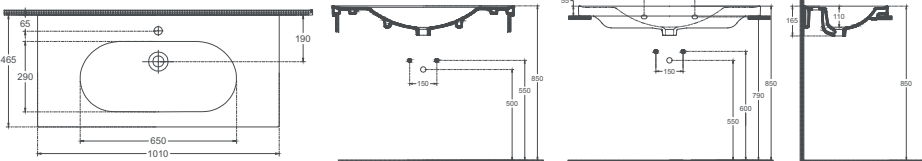

SYSTEME^R Washbasin, 100 cm

10SR50100 Washbasin

1. **Features**
2. 1010 x 465 mm
   - With Tap Hole
   - With Overflow Hole
   - Mounting Kit Not Included
   - Suitable for Furniture & Wall Use