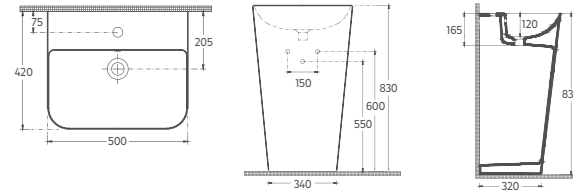

AQUA'VITA Monoblock Washbasin, 50 cm

10SQ37001

Monoblock Washbasin

Features

500 x 420 x 830 mm

- With Tap Hole
- With Overflow Hole
- Sharp&Slim
- Wall Mount Only
- Backside Is Not Glazed