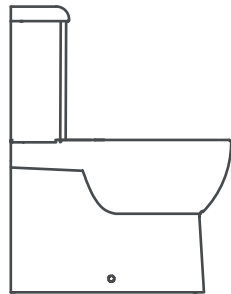

CAVALLINI ARCADIA COLLECTION