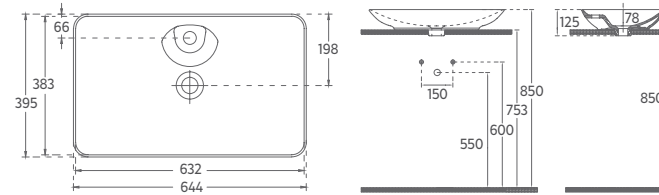

SYSTEME^Y Countertop Washbasin, 65 cm

10SY50065 Countertop Washbasin

1. **Features**
2. 644 x 395 mm
   - With Tap Hole
   - Without Overflow Hole
   - Suitable for Furniture Use
   - Sharp&Slim