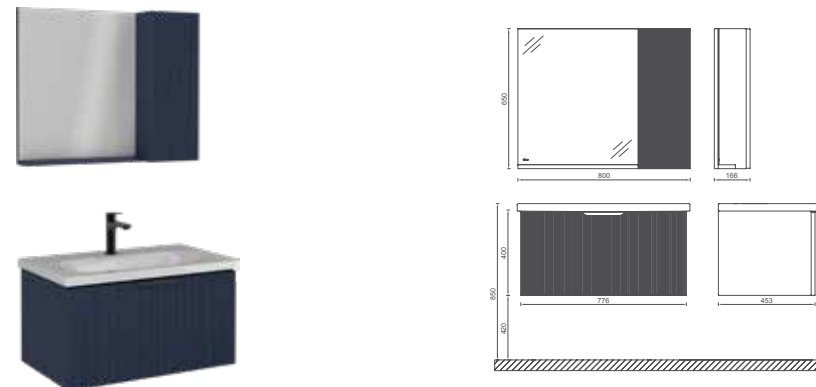

SIENA Washbasin Unit, 80 cm

1. **Features**
   800 x 458 x 400 mm
   · Drawer Soft-Close
   · Door Soft Close
   · Thermoform

Washbasin Included

27SNS0070811	Washbasin Cabinet, Glossy Chrome Handle, Brick Red
27SNS0080811	Washbasin Cabinet, Glossy Chrome Handle, Soft Green
27SNS0090811	Washbasin Cabinet, Glossy Chrome Handle, Dark Blue
27SN20900801	80 cm Cabinet Mirror, Dark Blue

Compatible Washbasin:
10SS50081