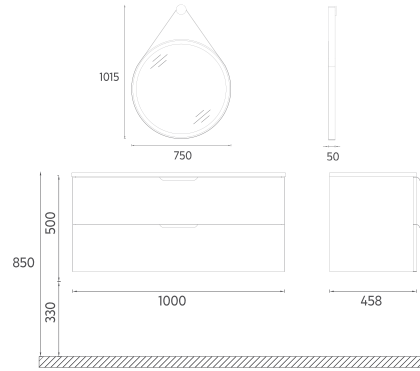

LIV Washbasin Unit, 100 cm

Features

- MDF Lam Body
- MDF Lam Double Drawer
- Drawer Soft-Close
- Soft Touch Surface

Washbasin Included

	24LVS211011	100 cm Washbasin Cabinet, Lava
	24LVS211001	100 cm Washbasin Cabinet, Light Beige
	Glossy Chrome Handle	
	24LVS311011	100 cm Washbasin Cabinet, Lava
	24LVS311001	100 cm Washbasin Cabinet, Light Beige
	21SQ40070761	ø75 cm Mirror, with LED
	24LVS2110911	90 cm Washbasin Cabinet, Lava
	24LVS2110901	90 cm Washbasin Cabinet, Light Beige
	Glossy Chrome Handle	
	24LVS3110911	90 cm Washbasin Cabinet, Lava
	24LVS3110901	90 cm Washbasin Cabinet, Light Beige
	21SQ40070761	ø75 cm Mirror, with LED
	24LVS2110811	80 cm Washbasin Cabinet, Lava
	24LVS2110801	80 cm Washbasin Cabinet, Light Beige
	Glossy Chrome Handle	
	24LVS3110811	80 cm Washbasin Cabinet, Lava
	24LVS3110801	80 cm Washbasin Cabinet, Light Beige
	21SQ40070761	ø75 cm Mirror, LED'li
	24LVS2110711	70 cm Washbasin Cabinet, Lava
	24LVS2110701	70 cm Washbasin Cabinet, Light Beige
	Glossy Chrome Handle	
	24LVS3210711	70 cm Washbasin Cabinet, Lava
	24LVS3210701	70 cm Washbasin Cabinet, Light Beige
	21SQ40070561	ø55 cm Mirror, with LED
	24LVS2110611	60 cm Washbasin Cabinet, Lava
	24LVS2110601	60 cm Washbasin Cabinet, Light Beige
	Glossy Chrome Handle	
	24LVS3110611	60 cm Washbasin Cabinet, Lava
	24LVS3110601	60 cm Washbasin Cabinet, Light Beige
	21SQ40070561	ø55 cm Mirror, with LED

! Compatible Washbasin:
10SL50121
10SL50101
10SL50091
10SL50081
10SL50071
10SL50061

! Cabinet Size:
1200 x 458 x 500 mm
1000 x 458 x 500 mm
900 x 458 x 500 mm
800 x 458 x 500 mm
700 x 458 x 500 mm
600 x 458 x 500 mm