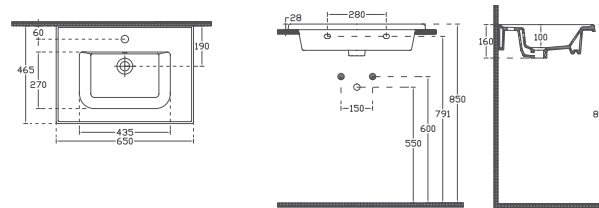

SYSTEME^L Washbasin, 65 cm

10LE50065

Washbasin

Features

640 x 465 mm

- With Tap Hole
- With Overflow Hole
- Mounting Kit Not Included
- Suitable for Furniture & Wall Use