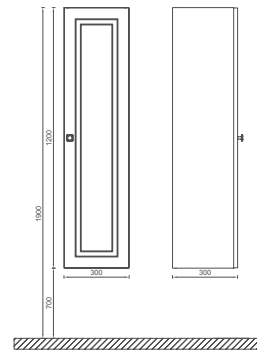

VALENTIA Tall Cabinet, 30 cm

Features
300 x 300 x 1200 mm
· Door Soft Close
· Thermoform

- 27VL30700301 30 cm Tall Cabinet Right, Grey
- 27VL30800301 30 cm Tall Cabinet Right, Light Brown
- 27VL30700311 30 cm Tall Cabinet Left, Grey
- 27VL30800311 30 cm Tall Cabinet Left, Light Brown