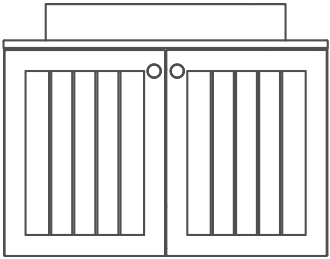

CAVALLINI
MEZZO COLLECTION
EVA

LEGGENDARIO ITALIANO