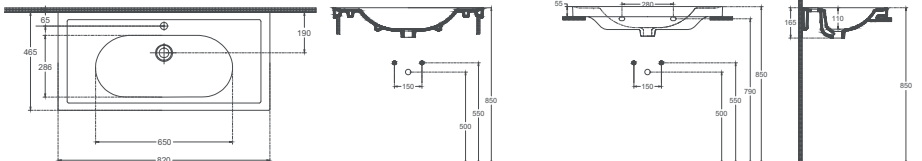

SYSTEME^R Washbasin, 80 cm

10SR50082 Washbasin

1. **Features**
2. 820 x 465 mm
   - With Tap Hole
   - With Overflow Hole
   - Mounting Kit Not Included
   - Suitable for Furniture & Wall Use