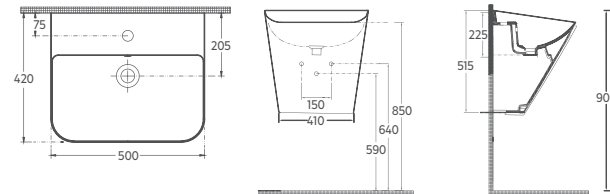

AQUA'VITA Wall Hung Monoblok Washbasin, 50 cm

10SQ37002

Wall Hung Monoblock Washbasin

Features

500 x 420 x 515 mm

- With Tap Hole
- With Overflow Hole
- Sharp&Slim
- Wall Mount Only